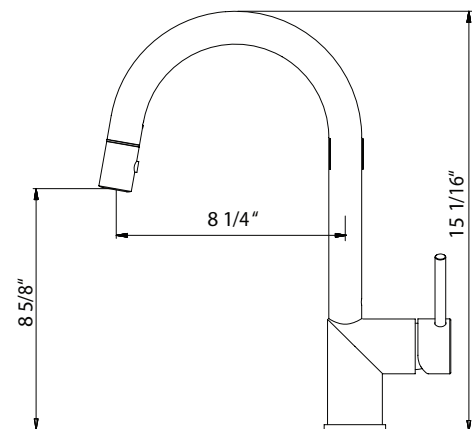

VITALE SERIES

Pull Down Kitchen Faucet

- Model** VITPD-668-PC : Polished Chrome
VITPD-668-BN : Brushed Nickel
VITPD-668-OB : Oil Rubbed Bronze

VITPD-668

FEATURES

- Solid brass body construction
- Lightweight pull down with dual function spray/stream hand spray
- Easy clean AeroFlo removable Aerator
- XtendHose reaches all edges of sink and beyond. 20+ inches
- Forward action with 15° rear limited handle will not hit backsplash
- CeraDox Ceramic Disc Cartridge - Lifetime Warranty
- Available in 3 finish options
- Hybrid stainless steel and nylon UltraBraid hoses for increased durability and flexibility
- All Houzer faucets are ICC certified to meet or exceed US State and Federal plumbing codes and low lead safety standards
- Limited Lifetime Warranty