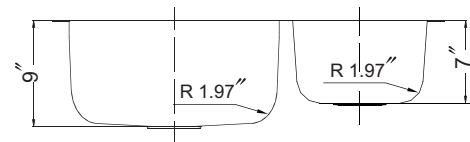

ESTON SERIES

Undermount 70/30 Double Bowl

Model **STC-2200SR** as shown

STC-2200SL small bowl left

FEATURES

STC-2200SR

- Premium grade T-304 stainless steel
- 9" & 7" depth • 18 gauge
- StoneGuard™ undercoating over Super-Silencer pad
- Lustrous satin with highlighted rim
- Fits 36" sink base • 3-1/2" drain opening
- Supplied with cutout template, fasteners and instructions
- cUPC® Listed
- 5 year Limited Warranty

OPTIONAL ACCESSORIES

- Bottom Grid: BG-3200 & BG-1400 Colander : CL-1420
 Cutting Board : CB-3200 Strainer: 190-9180

OVERALL DIMENSIONS	EACH BOWL	CUTOUT SIZE	PACKAGING*	WEIGHT*
32-3/16" x 20-1/2"	17-3/4" x 18-1/2" 11-1/16" x 14-15/16"	See Template	1/16/5/20 pcs.	22/390/105/420 lbs.