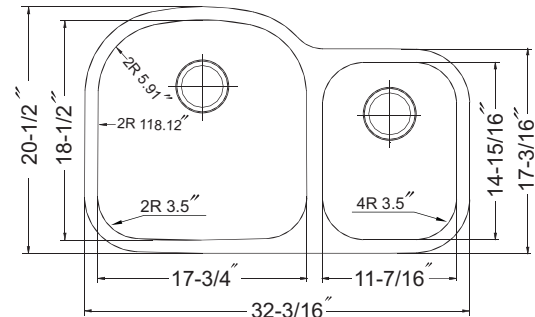

ESTON SERIES

Undermount 70/30 Double Bowl

Model **STC-2200SR** as shown

STC-2200SL small bowl left

FEATURES

STC-2200SR

- Premium grade T-304 stainless steel
- 9" & 7" depth • 18 gauge
- StoneGuard™ undercoating over Super-Silencer pad
- Lustrous satin with highlighted rim
- Fits 36" sink base • 3-1/2" drain opening
- Supplied with cutout template, fasteners and instructions
- cUPC® Listed
- 5 year Limited Warranty

OPTIONAL ACCESSORIES

- Bottom Grid: BG-3200 & BG-1400 Colander : CL-1420
 Cutting Board : CB-3200 Strainer: 190-9180

OVERALL DIMENSIONS	EACH BOWL	CUTOUT SIZE	PACKAGING*	WEIGHT*
32-3/16" x 20-1/2"	17-3/4" x 18-1/2" 11-1/16" x 14-15/16"	See Template	1/16/5/20 pcs.	22/390/105/420 lbs.

*Standard packaging: Single boxed / Pallet of single boxed / Pallet of bulk pack / Pallet of bulk pack.
 All dimensions are in inches. Specifications subject to change without notice.

Project/Job name _____