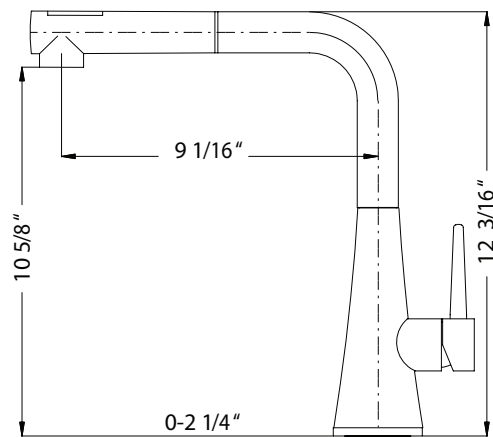

SOMA SERIES

Pull Out Kitchen Faucet

- Model SOMPO-665-PC** : Polished Chrome
SOMPO-665-BN : Brushed Nickel
SOMPO-665-OB : Oil Rubbed Bronze

SOMPO-665

FEATURES

- Solid brass body and spout
- Lightweight Ergonomic pull out hand spray
- Easy clean AeroFlo removable Aerator
- XtendHose reaches all edges of sink and beyond. 20+ inches
- 90° forward action temperature control handle will not hit backsplash
- CeraDox Ceramic Disc Cartridge - Lifetime Warranty
- Available in 3 finish options
- Hybrid stainless steel and nylon UltraBraid hoses for increased durability and flexibility
- All Houzer faucets are ICC certified to meet or exceed US State and Federal plumbing codes and low lead safety standards
- Limited Lifetime Warranty