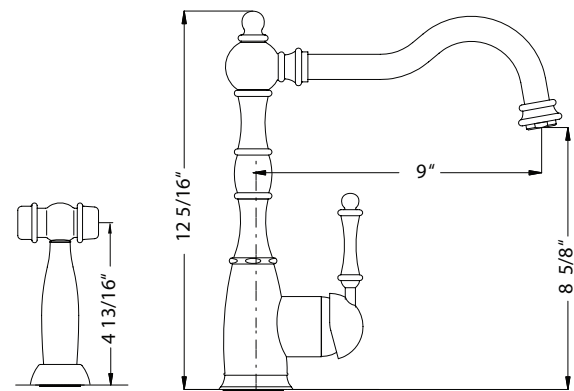

### Traditional Kitchen Faucet with Sidespray

- Model REGSS-181-PC** : Polished Chrome  
**REGSS-181-BN** : Brushed Nickel  
**REGSS-181-OB** : Oil Rubbed Bronze  
**REGSS-181-BB** : Brushed Brass  
**REGSS-181-AB** : Antique Brass  
**REGSS-181-AC** : Antique Copper

#### FEATURES

- Traditional solid brass construction
- Traditional solid brass side spray with removable aerator
- Easy clean AeroFlo removable Aerator
- XtendHose reaches all edges of sink and beyond. 20+ inches
- Forward action with 15° rear limited handle will not hit backsplash
- CeraDox Ceramic Disc Cartridge - Lifetime Warranty
- Available in 6 finish options
- Oversized deck mounting locknut for ease of installation
- Hybrid stainless steel and nylon braided hoses for increased durability and flexibility
- All Houzer faucets are ICC certified to meet or exceed US State and Federal plumbing codes and low lead safety standards
- Limited Lifetime Warranty