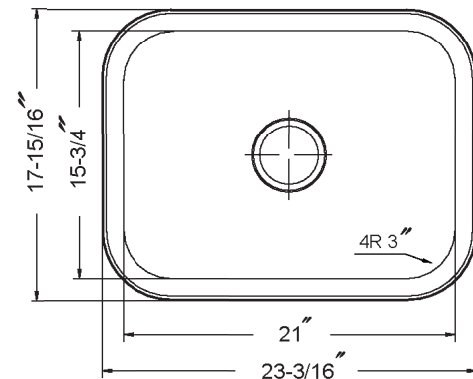

MEDALLION CLASSIC SERIES

Undermount Single Bowl Model MS-2309

FEATURES

MS-2309

- Premium grade T-304 stainless steel
- 9" depth • 18 gauge
- StoneGuard™ undercoating over Super-Silencer pad
- SpecPlus™ edge
- Lustrous satin with highlighted rim
- Fits 30" sink base • 3-1/2" drain opening
- Supplied with cutout template, fasteners and instructions
- Complies with ASME A112.19.3-2000, cUPC®
- Lifetime Limited Warranty

OPTIONAL ACCESSORIES

- Bottom Grid: BG-2500
- Cutting Board: CB-2500
- Rinsing Basket: RB-2500
- Strainer: 190-9180

OVERALL DIMENSIONS	EACH BOWL	CUTOUT SIZE	PACKAGING*	WEIGHT*
23-3/16" x 17-15/16"	21" x 15-3/4"	See Template	1/16/20 pcs.	13/240/250 lbs.