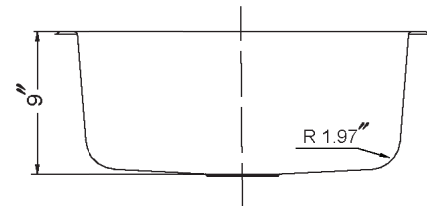

MEDALLION CLASSIC SERIES

Undermount Single Bowl Model MS-2309

FEATURES

MS-2309

- Premium grade T-304 stainless steel
- 9" depth • 18 gauge
- StoneGuard™ undercoating over Super-Silencer pad
- SpecPlus™ edge
- Lustrous satin with highlighted rim
- Fits 30" sink base • 3-1/2" drain opening
- Supplied with cutout template, fasteners and instructions
- Complies with ASME A112.19.3-2000, cUPC®
- Lifetime Limited Warranty

OPTIONAL ACCESSORIES

- Bottom Grid: BG-2500
- Cutting Board: CB-2500
- Rinsing Basket: RB-2500
- Strainer: 190-9180

OVERALL DIMENSIONS	EACH BOWL	CUTOUT SIZE	PACKAGING*	WEIGHT*
23-3/16" x 17-15/16"	21" x 15-3/4"	See Template	1/16/20 pcs.	13/240/250 lbs.