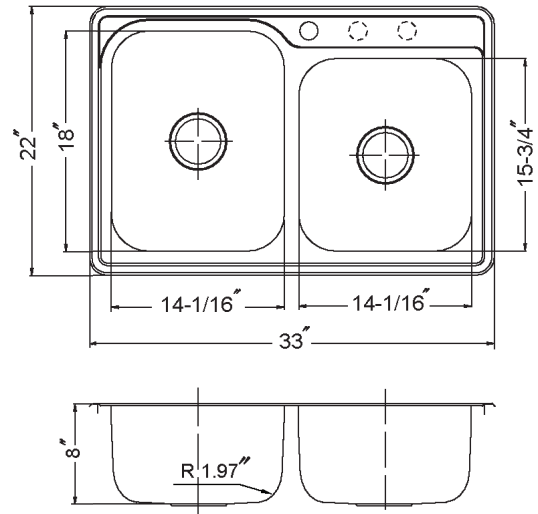

GLOWTONE BUILDER SERIES

Topmount 60/40 Double Bowl

Model ISL-3322BS1 (1 hole)

ISL-3322BS3 (3 holes)

ISL-3322BS

FEATURES

- Premium grade T-304 stainless steel
- 8" depth • 20 gauge
- One or Three holes
- StoneGuard™ undercoating over Super-Silencer pad
- Lustrous satin with highlighted rim
- Fits 36" sink base • 3-1/2" drain opening
- Supplied with fasteners and instructions
- Complies with ASME A112.19.3-2000, cUPC®
- Lifetime Limited Warranty

ASME A112.19.3-2000

OPTIONAL ACCESSORIES

Bottom Grid: BG-3100 & BG-3400

Cutting Board : CB-3100

Rinsing Basket : RB-3100

Strainer: 190-9180

OVERALL DIMENSIONS	EACH BOWL	CUTOUT SIZE	PACKAGING*	WEIGHT*
33" x 22"	14-1/16" x 18" 14-1/16" x 15-3/4"	32-1/4" x 21-1/4"	1/16/20 pcs.	18/320/320 lbs.