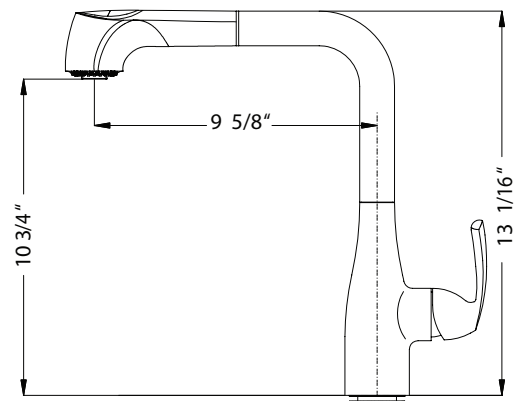

CORA TALL SERIES

Pull Out Kitchen Faucet

- Model** CORPO-554-PC : Polished Chrome
CORPO-554-BN : Brushed Nickel
CORPO-554-OB : Oil Rubbed Bronze

CORPO-554

FEATURES

- Contemporary solid brass body
- Lightweight pull down with dual function spray/stream hand spray
- Easy clean AeroFlo removable Aerator
- XtendHose reaches all edges of sink and beyond. 20+ inches
- 90° Forward action handle will not hit backsplash
- CeraDox Ceramic Disc Cartridge - Lifetime Warranty
- Available in 3 finish options
- Sleek High Profile Faucet handles large kitchenware
- Oversized deck mounting locknut for ease of installation
- Hybrid stainless steel and nylon UltraBraid hoses for increased durability and flexibility
- All Houzer faucets are ICC certified to meet or exceed US State and Federal plumbing codes and low lead safety standards
- Limited Lifetime Warranty