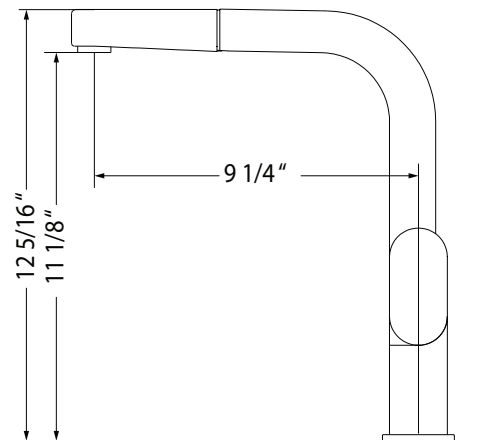

AZURA SERIES

Pull Out Kitchen Faucet

- Model AZUP0-965-PC** : Polished Chrome
AZUP0-965-BN : Brushed Nickel
AZUP0-965-OB : Oil Rubbed Bronze

AZUP0-965

FEATURES

- Traditional solid brass body construction
- Lightweight pull out dual function spray/stream handspray
- Easy clean AeroFlo removable Aerator
- XtendHose reaches all edges of sink and beyond. 20+ inches
- 90° forward action temperature control handle will not hit backsplash
- CeraDox Ceramic Disc Cartridge - Lifetime Warranty
- Available in 3 finish options
- Oversized deck mounting locknut for ease of installation
- Nylon UltraBraid hoses for increased durability and flexibility
- QuickConnect InterLock system designed for secure and easy installation
- All Houzer faucets are ICC certified to meet or exceed US State and Federal plumbing codes and low lead safety standards
- Limited Lifetime Warranty