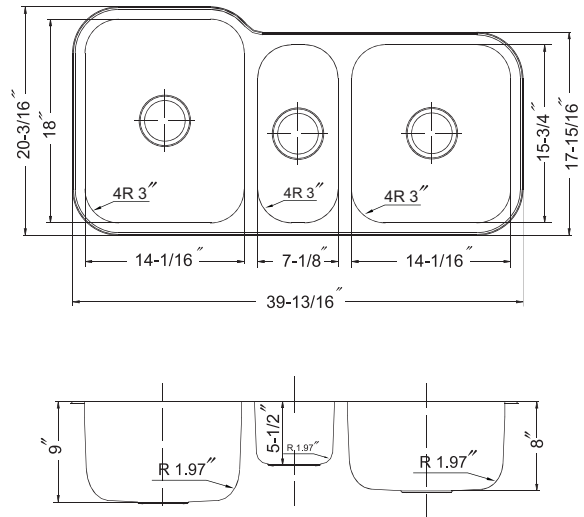

MEDALLION GOURMET SERIES

Undermount Triple Bowl Model MGT-4120

MGT-4120

FEATURES

- Premium grade T-304 stainless steel
- 9", 5-1/2" & 8" depth • 18 gauge
- StoneGuard™ undercoating over Super-Silencer pad
- SpecPlus™ edge
- Lustrous satin with highlighted rim
- Fits 45" sink base • 3-1/2" drain opening
- Supplied with cutout template, fasteners and instructions
- Complies with ASME A112.19.3-2000, cUPC®
- Lifetime Limited Warranty

OPTIONAL ACCESSORIES

Bottom Grid: BG-1100, BG-3100& BG-3400 Rinsing Basket: RB-3100
 Cutting Board : CB-3100 Strainer: 190-9180
 Colander : CL-1120

OVERALL DIMENSIONS	EACH BOWL	CUTOUT SIZE	PACKAGING*	WEIGHT*
39-13/16" x 20-3/16"	14-1/16" x 18" 7-1/8" x 15-3/4" 14-1/16" x 15-3/4"	See Template	1/10/20 pcs.	31/380/600 lbs.

*Standard packaging: Single boxed /Pallet of single boxed/Pallet of bulk pack.
 All dimensions are in inches. Specifications subject to change without notice.

Project/Job name _____

Architect/Engineer _____