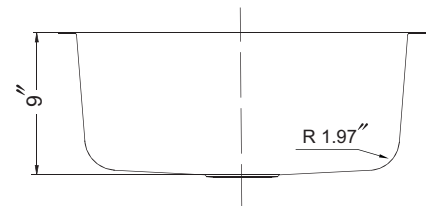

#### FEATURES

- Premium grade T-304 stainless steel
- 9" depth • 18 gauge
- StoneGuard™ undercoating over Super-Silencer pad
- Lustrous satin with highlighted rim
- Fits 30" sink base • 3-1/2" drain opening
- Supplied with cutout template, fasteners and instructions
- cUPC® Listed
- 5 year Limited Warranty

#### OPTIONAL ACCESSORIES

Bottom Grid: BG-2500

Cutting Board : CB-2500

Rinsing Basket: RB-2500

Strainer: 190-9180

OVERALL DIMENSIONS	EACH BOWL	CUTOUT SIZE	PACKAGING*	WEIGHT*
23" x 17-3/4"	21" x 15-3/4"	See Template	1/16/5/20 pcs.	13/240/85/250 lbs.