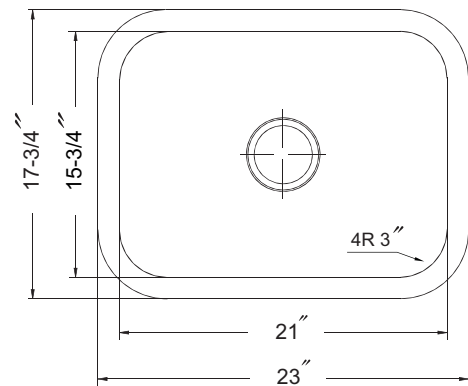

#### FEATURES

- Premium grade T-304 stainless steel
- 9" depth • 18 gauge
- StoneGuard™ undercoating over Super-Silencer pad
- Lustrous satin with highlighted rim
- Fits 30" sink base • 3-1/2" drain opening
- Supplied with cutout template, fasteners and instructions
- cUPC® Listed
- 5 year Limited Warranty

#### OPTIONAL ACCESSORIES

Bottom Grid: BG-2500

Cutting Board : CB-2500

Rinsing Basket: RB-2500

Strainer: 190-9180

OVERALL DIMENSIONS	EACH BOWL	CUTOUT SIZE	PACKAGING*	WEIGHT*
23" x 17-3/4"	21" x 15-3/4"	See Template	1/16/5/20 pcs.	13/240/85/250 lbs.