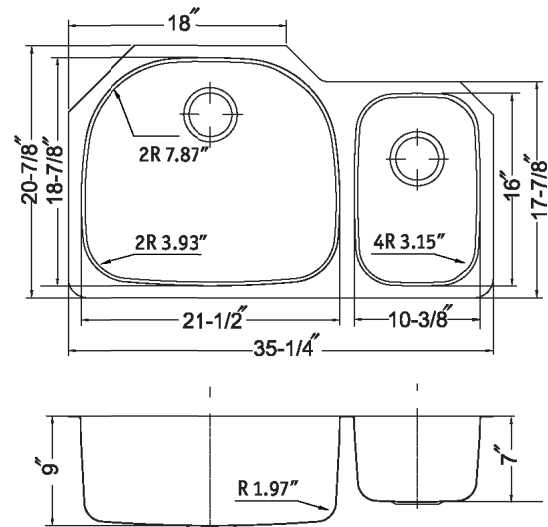

FEATURES

MCS-3521SR

- Premium grade T-304 stainless steel
- 9" & 7" depth • 18 gauge
- StoneGuard™ undercoating over Super-Silencer pad
- Lustrous satin with highlighted rim
- Fits 39" sink base • 3-1/2" drain opening
- Supplied with cutout template, fasteners and instructions
- cUPC® Listed
- Lifetime Limited Warranty

TYPE 304
PREMIUM STAINLESS STEEL

SUPER SILENCER

StoneGuard™
UNDERCOATING PROTECTION

Lifetime Warranty