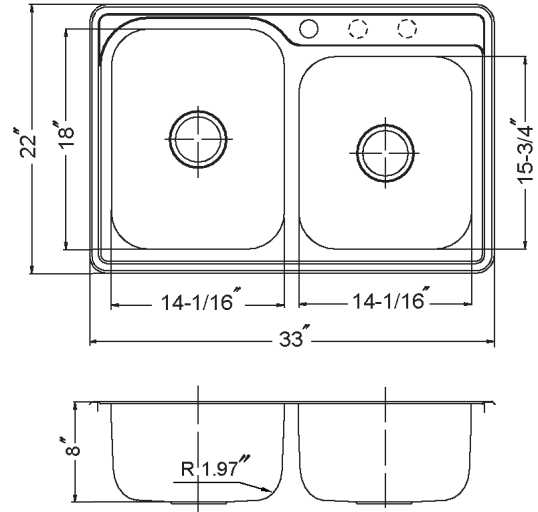

### Topmount 60/40 Double Bowl

**Model ISL-3322BS1** (1 hole)

**ISL-3322BS3** (3 holes)

ISL-3322BS

#### FEATURES

- Premium grade T-304 stainless steel
- 8" depth • 20 gauge
- One or Three holes
- StoneGuard™ undercoating over Super-Silencer pad
- Lustrous satin with highlighted rim
- Fits 36" sink base • 3-1/2" drain opening
- Supplied with fasteners and instructions
- Complies with ASME A112.19.3-2000, cUPC®
- Lifetime Limited Warranty

#### OPTIONAL ACCESSORIES

Bottom Grid: BG-3100 & BG-3400

Cutting Board : CB-3100

Rinsing Basket : RB-3100

Strainer: 190-9180

OVERALL DIMENSIONS	EACH BOWL	CUTOUT SIZE	PACKAGING*	WEIGHT*
33" x 22"	14-1/16" x 18" 14-1/16" x 15-3/4"	32-1/4" x 21-1/4"	1/16/20 pcs.	18/320/320 lbs.