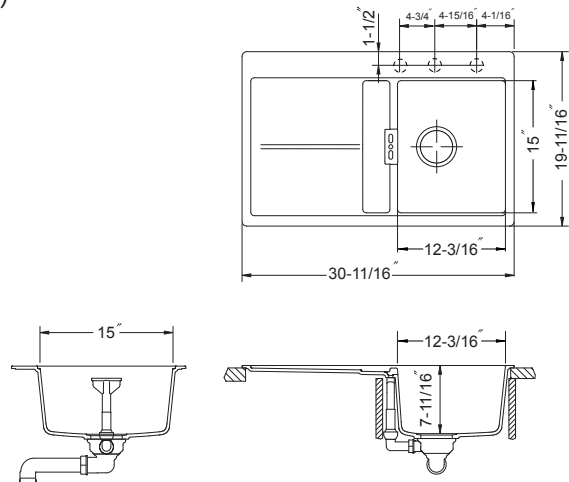

SCHOCK ◀ HOUZER® Single Bowl with Drainer board Model Horizont D-100

Horizont D-100

FEATURES

- CRISTADUR®
- 7-11/16" depth • Dual mount (Topmount, Undermount or Flush mount)
- Exclusive overflow system (supplied with the sink)
- Intrinsically hygienic Non-porous surface
- Antibacterial protection with silver ion Antibac®
- Silky to the touch, 3 times harder than natural granite
- Food-safe, UV-stable-will not fade
- Heat resistance to +500°F
- Highest resistance to thermal shock, scratches and chips
- Color-fast throughout • Pre-scored up to 3 faucet holes
- Fits 24" sink base • cUPC listed
- Supplied with cutout template, fasteners and instructions
- Lifetime Limited Warranty

OPTIONAL COLORS

Magma
Metallic

Bronze
Metallic

Avorio
Solid

OVERALL DIMENSIONS	EACH BOWL	CUTOUT SIZE	PACKAGING*	WEIGHT*
30-11/16" x 19-11/16"	12-3/16" x 15"	See Template	1/10 pcs.	38/420lbs.

*Standard packaging: Single boxed /Pallet of single boxed.
All dimensions are in inches. Specifications subject to change without notice.