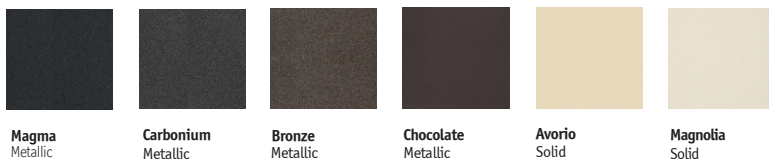

### FEATURES

- CRISTADUR®
- 8-11/16" depth
- Intrinsically hygienic Non-porous surface
- Antibacterial protection with silver ion Antibac®
- Silky to the touch, 3 times harder than natural granite
- Food-safe, UV-stable-will not fade
- Heat resistance to +500°F
- Highest resistance to thermal shock, scratches and chips
- Color-fast throughout
- Fits 30" sink base • cUPC listed
- Supplied with cutout template, fasteners and instructions
- Lifetime Limited Warranty

### OPTIONAL COLORS

| OVERALL DIMENSIONS | EACH BOWL          | CUTOUT SIZE  | PACKAGING* | WEIGHT*    |
|--------------------|--------------------|--------------|------------|------------|
| 23-5/8" x 18-5/16" | 20-3/4" x 16-7/16" | See Template | 1/10 pcs.  | 32/360lbs. |