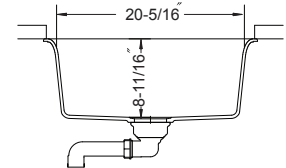

### OPTIONAL COLORS

| OVERALL DIMENSIONS | EACH BOWL          | CUTOUT SIZE  | PACKAGING* | WEIGHT*    |
|--------------------|--------------------|--------------|------------|------------|
| 23-5/8" x 18-5/16" | 20-3/4" x 16-7/16" | See Template | 1/10 pcs.  | 32/360lbs. |