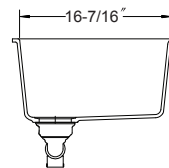

### OPTIONAL COLORS

| OVERALL DIMENSIONS | EACH BOWL          | CUTOUT SIZE  | PACKAGING* | WEIGHT*    |
|--------------------|--------------------|--------------|------------|------------|
| 23-5/8" x 18-5/16" | 20-3/4" x 16-7/16" | See Template | 1/10 pcs.  | 32/360lbs. |

\*Standard packaging: Single boxed /Pallet of single boxed.  
All dimensions are in inches. Specifications subject to change without notice.