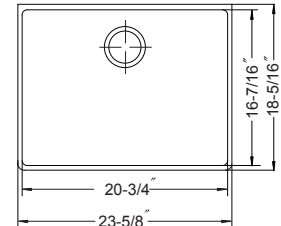

### OPTIONAL COLORS

| OVERALL DIMENSIONS | EACH BOWL          | CUTOUT SIZE  | PACKAGING* | WEIGHT*    |
|--------------------|--------------------|--------------|------------|------------|
| 23-5/8" x 18-5/16" | 20-3/4" x 16-7/16" | See Template | 1/10 pcs.  | 32/360lbs. |

\*Standard packaging: Single boxed /Pallet of single boxed.  
All dimensions are in inches. Specifications subject to change without notice.