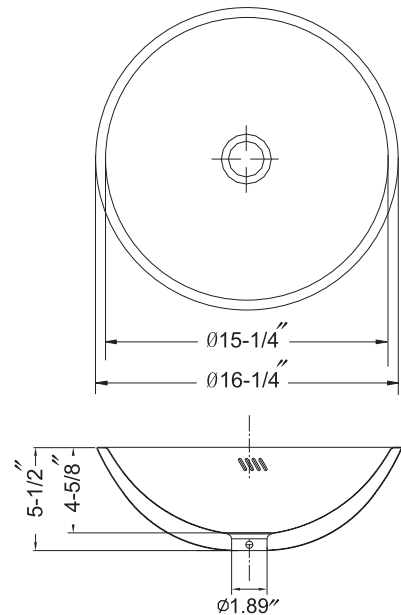

CLUB LAVATORY SERIES

Lavatory Vessel Sink Model CV-1625

CV-1625

FEATURES

- Premium grade T-304 stainless steel
- 4-5/8" inside depth
- 19 gauge
- Double layer with overflow
- High polished inside and outside
- 1-1/2" drain opening Pop-up drain included
- Supplied with instructions
- cUPC® Listed
- Lifetime Limited Warranty

TYPE304
PREMIUM STAINLESS STEEL

Lifetime Warranty

OPTIONAL ACCESSORIES

Pop-up Drain : PD-10

OVERALL DIMENSIONS	EACH BOWL	CUTOUT SIZE	PACKAGING*	WEIGHT*
Ø16-1/4"	Ø15-1/4"	n/a	1/32 pcs.	10/320 lbs

*Standard packaging: Single boxed /Pallet of single boxed/Pallet of bulk pack.
All dimensions are in inches. Specifications subject to change without notice.