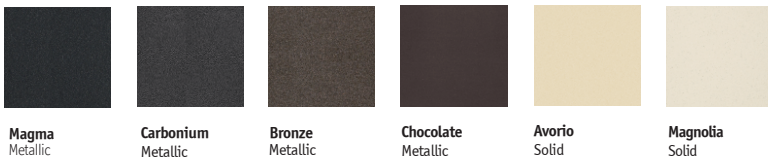

SCHOCK ◀ HOUZER® Topmount 60/40 Double Bowl Model Alive N-175

Alive N-175

FEATURES

- CRISTADUR®
- 9-1/2" depth • Pre-scored up to 4 faucet holes
- Inherently hygienic Non-porous surface
- Antibacterial protection with silver ion Antibac®
- Silky to the touch, 3 times harder than natural granite
- Food-safe, UV-stable-will not fade
- Heat resistance to +500°F
- Highest resistance to thermal shock, scratches and chips
- Color-fast throughout
- Fits 36" sink base • cUPC listed
- Supplied with cutout template, fasteners and instructions
- Lifetime Limited Warranty

OPTIONAL COLORS

OVERALL DIMENSIONS	EACH BOWL	CUTOUT SIZE	PACKAGING*	WEIGHT*
33" x 22"	14-9/16" x 18-1/8" 14-9/16" x 16-1/8"	See Template	1/10 pcs.	56/600lbs.

*Standard packaging: Single boxed /Pallet of single boxed.
All dimensions are in inches. Specifications subject to change without notice.