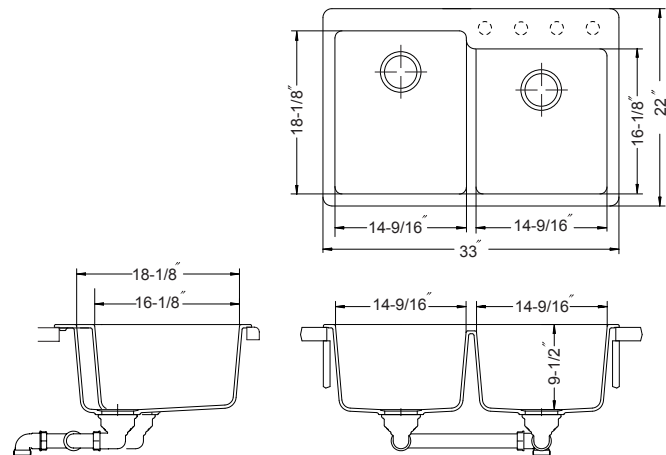

SCHOCK ◀ HOUZER® Topmount 60/40 Double Bowl Model Alive N-175

Alive N-175

FEATURES

- CRISTADUR®
- 9-1/2" depth • Pre-scored up to 4 faucet holes
- Inherently hygienic Non-porous surface
- Antibacterial protection with silver ion Antibac®
- Silky to the touch, 3 times harder than natural granite
- Food-safe, UV-stable-will not fade
- Heat resistance to +500°F
- Highest resistance to thermal shock, scratches and chips
- Color-fast throughout
- Fits 36" sink base • cUPC listed
- Supplied with cutout template, fasteners and instructions
- Lifetime Limited Warranty

OPTIONAL COLORS

OVERALL DIMENSIONS	EACH BOWL	CUTOUT SIZE	PACKAGING*	WEIGHT*
33" x 22"	14-9/16" x 18-1/8" 14-9/16" x 16-1/8"	See Template	1/10 pcs.	56/600lbs.

*Standard packaging: Single boxed /Pallet of single boxed.
All dimensions are in inches. Specifications subject to change without notice.