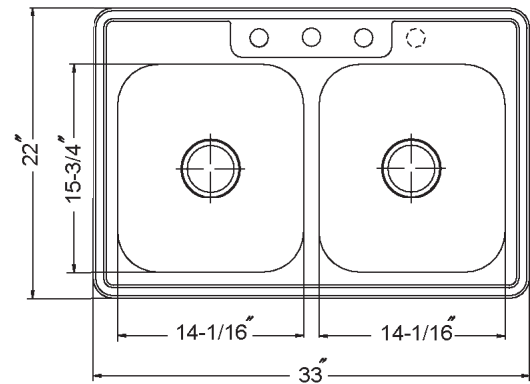

FEATURES

A3322-65BS

- Premium grade T-304 stainless steel
- 6-1/2" depth • 18 gauge • 3 or 4 holes
- StoneGuard™ undercoating over Super-Silencer pad
- Lustrous satin with highlighted rim
- Fits 36" sink base
- 3-1/2" drain opening
- Supplied with fasteners and instructions
- cUPC® Listed
- Lifetime Limited Warranty

TYPE 304
PREMIUM STAINLESS STEEL

SUPER SILENCER

StoneGuard
UNDERCOAT PROTECTION

Lifetime Warranty