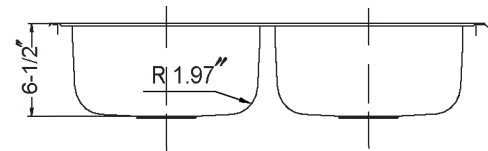

FEATURES

A3322-65BS

- Premium grade T-304 stainless steel
- 6-1/2" depth • 18 gauge • 3 or 4 holes
- StoneGuard™ undercoating over Super-Silencer pad
- Lustrous satin with highlighted rim
- Fits 36" sink base
- 3-1/2" drain opening
- Supplied with fasteners and instructions
- cUPC® Listed
- Lifetime Limited Warranty

TYPE 304
PREMIUM STAINLESS STEEL

SUPER SILENCER

StoneGuard
UNDERCOAT PROTECTION

Lifetime Warranty