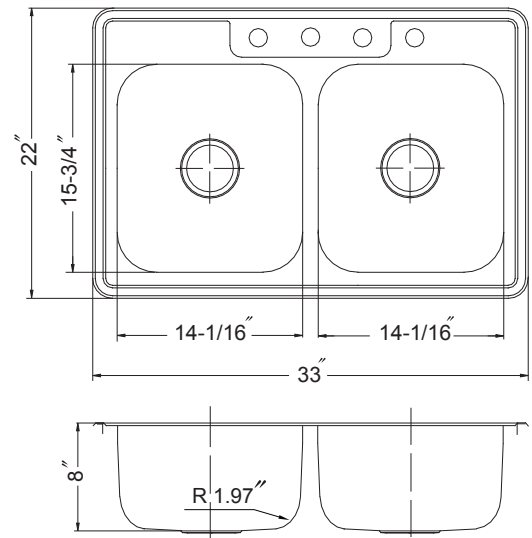

GLOWTONE REFLECTION SERIES

Topmount 50/50 Double Bowl Model 3322-8MF

3322-8MF

FEATURES

- Premium grade T-304 stainless steel
- 8" depth • 20 gauge • 4 holes
- Super-Silencer pad
- High polished ledge and satin finished bowl
- Fits 36" sink base
- 3-1/2" drain opening
- Supplied with fasteners and instructions
- Complies with ASME A112.19.3-2000, cUPC®
- Lifetime Limited Warranty

ASME A112.19.3-2000

OPTIONAL ACCESSORIES

Bottom Grid: BG-3100

Cutting Board : CB-3100

Rinsing Basket : RB-3100

Strainer: 190-9180

OVERALL DIMENSIONS	EACH BOWL	CUTOUT SIZE	PACKAGING*	WEIGHT*
33" x 22"	14-1/16" x 15-3/4"	32-1/4" x 21-1/4"	1/16/36 pcs.	17/310/480 lbs.

*Standard packaging: Single boxed /Pallet of single boxed/Pallet of bulk pack.
All dimensions are in inches. Specifications subject to change without notice.

Project/Job name

Architect/Engineer

Contractor