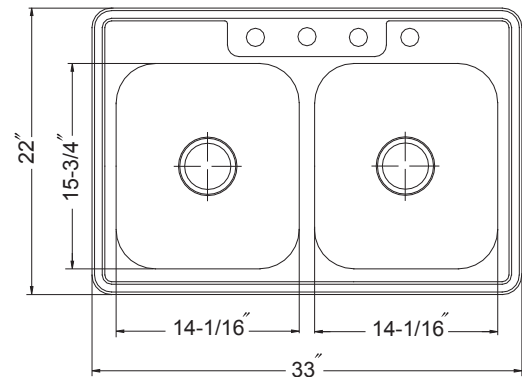

GLOWTONE REFLECTION SERIES

Topmount 50/50 Double Bowl Model 3322-7MF

3322-7MF

FEATURES

- Premium grade T-304 stainless steel
- 7" depth • 22 gauge • 4 holes
- Super-Silencer pad
- High polished ledge and satin finished bowl
- Fits 36" sink base
- 3-1/2" drain opening
- Supplied with fasteners and instructions
- Complies with ASME A112.19.3-2000, cUPC®
- Lifetime Limited Warranty

ASME A112.19.3-2000

OPTIONAL ACCESSORIES

Bottom Grid: BG-3100

Cutting Board : CB-3100

Rinsing Basket : RB-3100

Strainer: 190-9180

| OVERALL DIMENSIONS | EACH BOWL | CUTOUT SIZE | PACKAGING* | WEIGHT* |
|--------------------|--------------------|-------------------|--------------|-----------------|
| 33" x 22" | 14-1/16" x 15-3/4" | 32-1/4" x 21-1/4" | 1/16/36 pcs. | 14/260/420 lbs. |

*Standard packaging: Single boxed /Pallet of single boxed/Pallet of bulk pack.
All dimensions are in inches. Specifications subject to change without notice.

Project/Job name

Architect/Engineer

Contractor