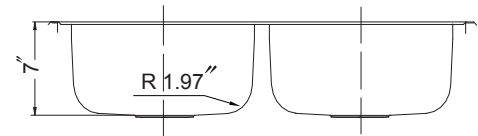

GLOWTONE REFLECTION SERIES

Topmount 50/50 Double Bowl Model 3322-7MF

3322-7MF

FEATURES

- Premium grade T-304 stainless steel
- 7" depth • 22 gauge • 4 holes
- Super-Silencer pad
- High polished ledge and satin finished bowl
- Fits 36" sink base
- 3-1/2" drain opening
- Supplied with fasteners and instructions
- Complies with ASME A112.19.3-2000, cUPC®
- Lifetime Limited Warranty

ASME A112.19.3-2000

OPTIONAL ACCESSORIES

Bottom Grid: BG-3100

Cutting Board : CB-3100

Rinsing Basket : RB-3100

Strainer: 190-9180

| OVERALL DIMENSIONS | EACH BOWL | CUTOUT SIZE | PACKAGING* | WEIGHT* |
|--------------------|--------------------|-------------------|--------------|-----------------|
| 33" x 22" | 14-1/16" x 15-3/4" | 32-1/4" x 21-1/4" | 1/16/36 pcs. | 14/260/420 lbs. |