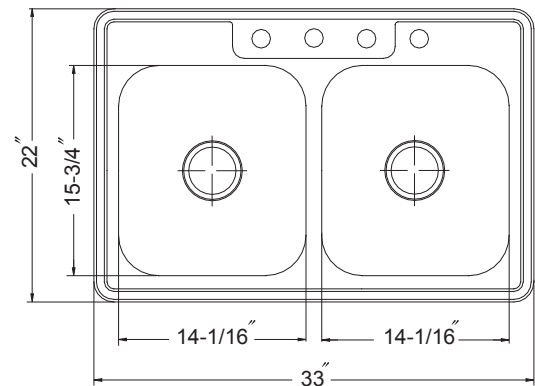

GLOWTONE SERIES

Topmount 50/50 Double Bowl Model 3322-7BS

3322-7BS

FEATURES

- Premium grade T-304 stainless steel
- 7" depth • 22 gauge • 4 holes
- Super-Silencer pad
- Lustrous satin with highlighted rim
- Fits 36" sink base
- 3-1/2" drain opening
- Supplied with fasteners and instructions
- Complies with ASME A112.19.3-2000, cUPC®
- Lifetime Limited Warranty

ASME A112.19.3-2000

OPTIONAL ACCESSORIES

Bottom Grid: BG-3100

Cutting Board : CB-3100

Rinsing Basket : RB-3100

Strainer: 190-9180

OVERALL DIMENSIONS	EACH BOWL	CUTOUT SIZE	PACKAGING*	WEIGHT*
33" x 22"	14-1/16" x 15-3/4"	32-1/4" x 21-1/4"	1/16/36 pcs.	14/260/420 lbs.

*Standard packaging: Single boxed /Pallet of single boxed/Pallet of bulk pack.
All dimensions are in inches. Specifications subject to change without notice.

Project/Job name

Architect/Engineer

Contractor