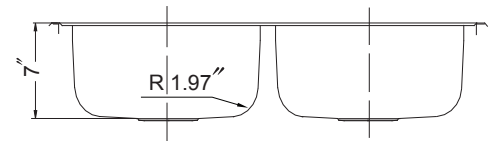

GLOWTONE SERIES

Topmount 50/50 Double Bowl Model 3322-7BS

3322-7BS

FEATURES

- Premium grade T-304 stainless steel
- 7" depth • 22 gauge • 4 holes
- Super-Silencer pad
- Lustrous satin with highlighted rim
- Fits 36" sink base
- 3-1/2" drain opening
- Supplied with fasteners and instructions
- Complies with ASME A112.19.3-2000, cUPC®
- Lifetime Limited Warranty

ASME A112.19.3-2000

OPTIONAL ACCESSORIES

Bottom Grid: BG-3100

Cutting Board : CB-3100

Rinsing Basket : RB-3100

Strainer: 190-9180

OVERALL DIMENSIONS	EACH BOWL	CUTOUT SIZE	PACKAGING*	WEIGHT*
33" x 22"	14-1/16" x 15-3/4"	32-1/4" x 21-1/4"	1/16/36 pcs.	14/260/420 lbs.