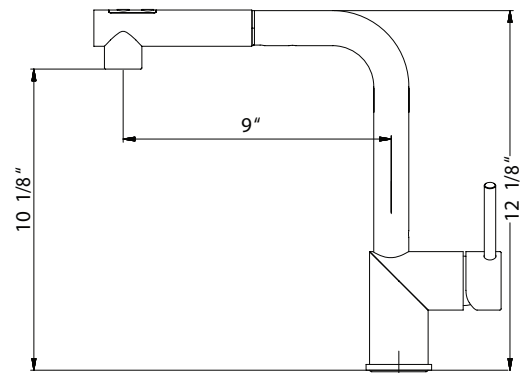

#### FEATURES

- Solid brass body construction
- Lightweight pull down with dual function spray/stream hand spray
- Easy clean AeroFlo removable Aerator
- XtendHose reaches all edges of sink and beyond. 20+ inches
- Forward action with 15° rear limited handle will not hit backsplash
- CeraDox Ceramic Disc Cartridge - Lifetime Warranty
- Available in 3 finish options
- Hybrid stainless steel and nylon UltraBraid hoses for increased durability and flexibility
- All Houzer faucets are ICC certified to meet or exceed US State and Federal plumbing codes and low lead safety standards
- Limited Lifetime Warranty