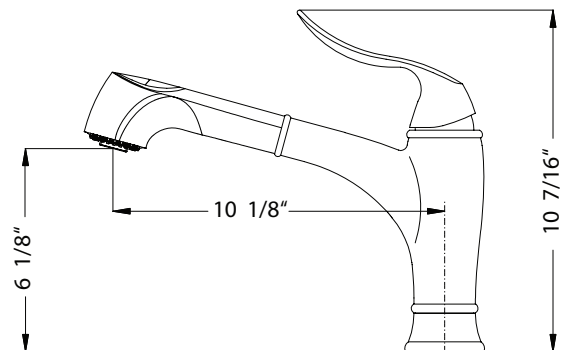

SURGE SERIES

Pull Out Kitchen Faucet

- Model** SURPO-571-PC : Polished Chrome
SURPO-571-BN : Brushed Nickel
SURPO-571-OB : Oil Rubbed Bronze
SURPO-571-BB : Brushed Brass

SURPO-571

FEATURES

- Traditional solid brass construction
- Lightweight pull out with dual function spray/stream hand spray
- Easy clean AeroFlo removable Aerator
- XtendHose reaches all edges of sink and beyond. 20+ inches
- Ergonomic UltraSmooth topmount handle
- CeraDox Ceramic Disc Cartridge - Lifetime Warranty
- Available in 4 finish options
- Oversized deck mounting locknut for ease of installation
- Hybrid stainless steel and nylon braided hoses for increased durability and flexibility
- All Houzer faucets are ICC certified to meet or exceed US State and Federal plumbing codes and low lead safety standards
- Limited Lifetime Warranty