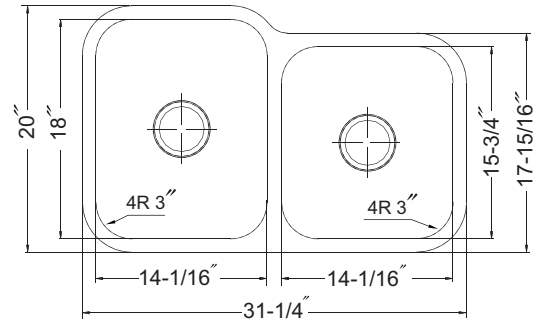

## FEATURES

STE-2300SR

- Premium grade T-304 stainless steel
- 9" & 8" depth • 18 gauge
- StoneGuard™ undercoating over Super-Silencer pad
- Lustrous satin with highlighted rim
- Fits 36" sink base • 3-1/2" drain opening
- Supplied with cutout template, fasteners and instructions
- cUPC® Listed
- 5 year Limited Warranty

## OPTIONAL ACCESSORIES

Bottom Grid: BG-3100 & BG-3400

Cutting Board : CB-3100

Rinsing Basket: RB-3100

Strainer: 190-9180

OVERALL DIMENSIONS	EACH BOWL	CUTOUT SIZE	PACKAGING*	WEIGHT*
31-1/4" x 20"	14-1/16" x 18" 14-1/16" x 15-3/4"	See Template	1/16/5/20 pcs.	22/350/120/400 lbs.