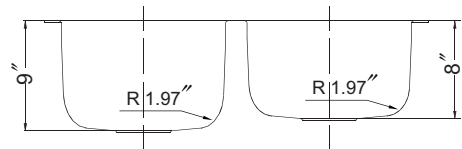

## OPTIONAL ACCESSORIES

Bottom Grid: BG-3100 & BG-3400

Cutting Board : CB-3100

Rinsing Basket: RB-3100

Strainer: 190-9180

OVERALL DIMENSIONS	EACH BOWL	CUTOUT SIZE	PACKAGING*	WEIGHT*
31-1/4" x 20"	14-1/16" x 18" 14-1/16" x 15-3/4"	See Template	1/16/5/20 pcs.	22/350/120/400 lbs.