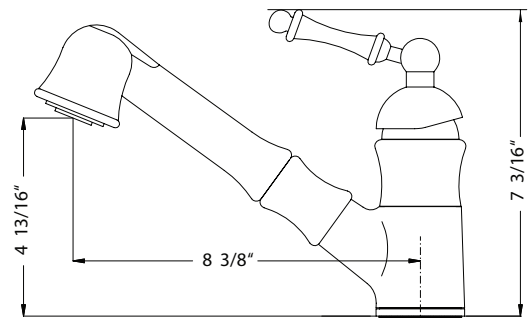

SQUIRE SERIES

Pull Out Kitchen Faucet

Model SQUP0-176-PC : Polished Chrome

SQUP0-176-BN : Brushed Nickel

SQUP0-176

FEATURES

- Traditional brass body construction
- Light weight pull out dual function spray/stream hand spray
- Easy clean AeroFlo removable Aerator
- XtendHose reaches all edges of sink and beyond. 20+ inches
- Traditional Ornate UltraSmooth topmount handle
- CeraDox Ceramic Disc Cartridge - Lifetime Warranty
- Available in 2 finish options
- Oversized deck mounting locknut for ease of installation
- Hybrid stainless steel and nylon braided hoses for increased durability and flexibility
- All Houzer faucets are ICC certified to meet or exceed US State and Federal plumbing codes and low lead safety standards
- Limited Lifetime Warranty