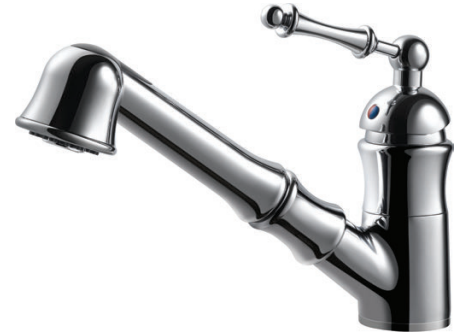

SQUIRE SERIES

Pull Out Kitchen Faucet

Model SQUP0-176-PC : Polished Chrome

SQUP0-176-BN : Brushed Nickel

SQUP0-176

FEATURES

- Traditional brass body construction
- Light weight pull out dual function spray/stream hand spray
- Easy clean AeroFlo removable Aerator
- XtendHose reaches all edges of sink and beyond. 20+ inches
- Traditional Ornate UltraSmooth topmount handle
- CeraDox Ceramic Disc Cartridge - Lifetime Warranty
- Available in 2 finish options
- Oversized deck mounting locknut for ease of installation
- Hybrid stainless steel and nylon braided hoses for increased durability and flexibility
- All Houzer faucets are ICC certified to meet or exceed US State and Federal plumbing codes and low lead safety standards
- Limited Lifetime Warranty

AVAILABLE FINISHES

HOUZER has a wide range of finish options, utilizing various technologies: fully automated polishing and brushing plating line, electrostatic powder coating line, and PVD capabilities that allow for a vast range of different finishes such as metallic, brass, pewter, copper and practically any other finish possible.

Polished Chrome

Brushed Nickel

Project/Job name

Architect/Engineer

Contractor

Model

Q'ty

Notes