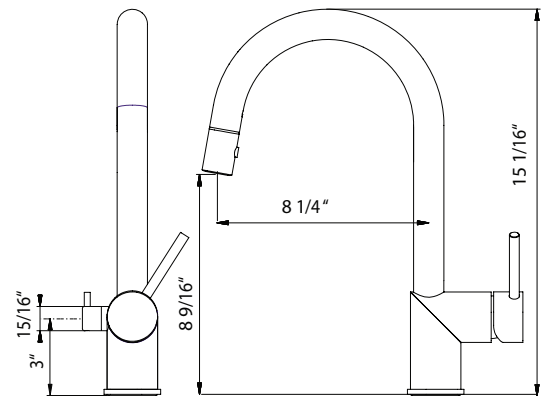

SENTINEL SERIES

Pull Down Kitchen Faucet with Hot Water Safety Switch

- Model SENPD-466-PC** : Polished Chrome
SENPD-466-BN : Brushed Nickel
SENPD-466-OB : Oil Rubbed Bronze

SENPD-466

FEATURES

- Contemporary solid brass body
- Safety Switch for Instant Hot Water Shutoff
- Ideal for children and elderly safety or religious requirements
- Lightweight pull down with dual function spray/stream hand spray
- Easy clean AeroFlo removable Aerator
- XtendHose reaches all edges of sink and beyond. 20+ inches
- CeraDox Ceramic Disc Cartridge - Lifetime Warranty
- Forward action with 15° rear limited handle will not hit backsplash
- Available in 3 finish option
- All Houzer faucets are ICC certified to meet or exceed US State and Federal plumbing codes and low lead safety standards
- Limited Lifetime Warranty