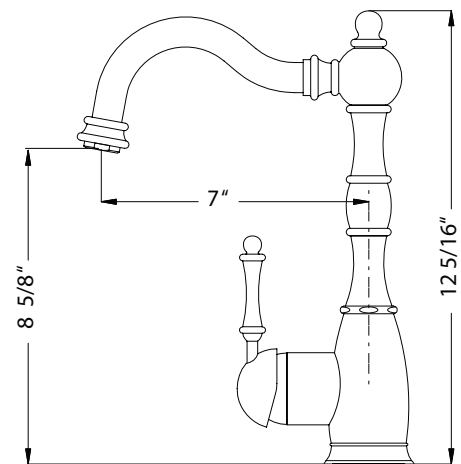

REGAL SERIES

Traditional Kitchen Faucet

- Model** REGBA-160-PC : Polished Chrome
 REGBA-160-BN : Brushed Nickel
 REGBA-160-OB : Oil Rubbed Bronze
 REGBA-160-BB : Brushed Brass
 REGBA-160-AB : Antique Brass
 REGBA-160-AC : Antique Copper

REGBA-160

FEATURES

- Traditional solid brass construction
- Easy clean AeroFlo removable Aerator
- Forward action with 15° rear limited handle will not hit backsplash
- CeraDox Ceramic Disc Cartridge - Lifetime Warranty
- Available in 6 finish options
- Nylon braided hoses for increased durability and flexibility
- QuickConnect InterLock system designed for secure and easy installation
- All Houzer faucets are ICC certified to meet or exceed US State and Federal plumbing codes and low lead safety standards
- Limited Lifetime Warranty