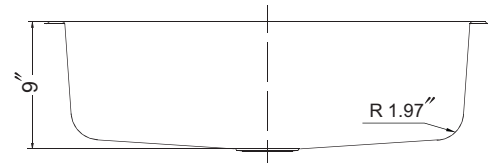

ESTON SERIES

Undermount Gourmet Single Bowl Model PNL-3600

PNL-3600

FEATURES

- Premium grade T-304 stainless steel
- 9" depth • 16 gauge
- StoneGuard™ undercoating over Super-Silencer pad
- Lustrous satin with highlighted rim
- Fits 36" sink base
- 3-1/2" drain opening
- Supplied with cutout template, fasteners and instructions
- Complies with ASME A112.19.3-2000, cUPC®
- 5 year Limited Warranty

OPTIONAL ACCESSORIES

Bottom Grid: BG-3600

Cutting Board : CB-2500

Strainer: 190-9180

OVERALL DIMENSIONS	EACH BOWL	CUTOUT SIZE	PACKAGING*	WEIGHT*
32-3/8" x 18-7/8"	29-1/4" x 15-3/4"	See Template	1/16/5/20 pcs.	25/440/130/440 lbs.