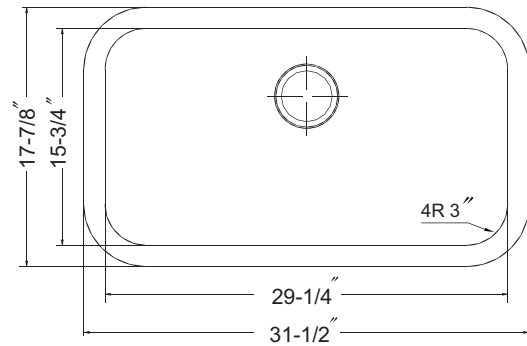

ESTON SERIES

Undermount Gourmet Single Bowl Model PNL-3600

PNL-3600

FEATURES

- Premium grade T-304 stainless steel
- 9" depth • 16 gauge
- StoneGuard™ undercoating over Super-Silencer pad
- Lustrous satin with highlighted rim
- Fits 36" sink base
- 3-1/2" drain opening
- Supplied with cutout template, fasteners and instructions
- Complies with ASME A112.19.3-2000, cUPC®
- 5 year Limited Warranty

OPTIONAL ACCESSORIES

Bottom Grid: BG-3600

Cutting Board : CB-2500

Strainer: 190-9180

OVERALL DIMENSIONS	EACH BOWL	CUTOUT SIZE	PACKAGING*	WEIGHT*
32-3/8" x 18-7/8"	29-1/4" x 15-3/4"	See Template	1/16/5/20 pcs.	25/440/130/440 lbs.