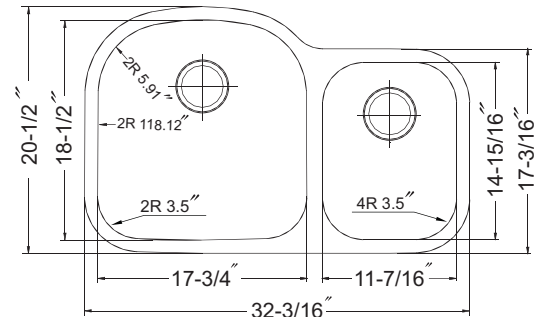

ESTON SERIES

Undermount 70/30 Double Bowl

Model **PNC-3200SR** as shown

PNC-3200SL small bowl left

FEATURES

PNC-3200SR

- Premium grade T-304 stainless steel
- 9" & 7" depth • 16 gauge
- StoneGuard™ undercoating over Super-Silencer pad
- Lustrous satin with highlighted rim
- Fits 36" sink base • 3-1/2" drain opening
- Supplied with cutout template, fasteners and instructions
- cUPC® Listed
- 5 year Limited Warranty

OPTIONAL ACCESSORIES

- Bottom Grid: BG-3200 & BG-1400 Colander : CL-1420
 Cutting Board : CB-3200 Strainer: 190-9180

OVERALL DIMENSIONS	EACH BOWL	CUTOUT SIZE	PACKAGING*	WEIGHT*
32-3/16" x 20-1/2"	17-3/4" x 18-1/2" 11-1/16" x 14-15/16"	See Template	1/16/5/20 pcs.	25/440/130/440 lbs.

*Standard packaging: Single boxed / Pallet of single boxed / Pallet of bulk pack / Pallet of bulk pack.
 All dimensions are in inches. Specifications subject to change without notice.

Project/Job name _____