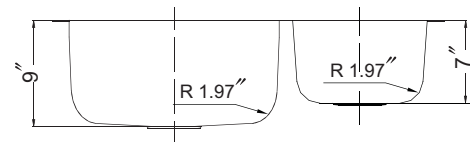

ESTON SERIES

Undermount 70/30 Double Bowl

Model **PNC-3200SR** as shown

PNC-3200SL small bowl left

FEATURES

PNC-3200SR

- Premium grade T-304 stainless steel
- 9" & 7" depth • 16 gauge
- StoneGuard™ undercoating over Super-Silencer pad
- Lustrous satin with highlighted rim
- Fits 36" sink base • 3-1/2" drain opening
- Supplied with cutout template, fasteners and instructions
- cUPC® Listed
- 5 year Limited Warranty

OPTIONAL ACCESSORIES

- Bottom Grid: BG-3200 & BG-1400 Colander : CL-1420
 Cutting Board : CB-3200 Strainer: 190-9180

OVERALL DIMENSIONS	EACH BOWL	CUTOUT SIZE	PACKAGING*	WEIGHT*
32-3/16" x 20-1/2"	17-3/4" x 18-1/2" 11-1/16" x 14-15/16"	See Template	1/16/5/20 pcs.	25/440/130/440 lbs.