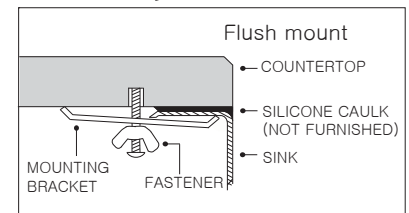

Installation profile

Project/Job name _____

Architect/Engineer _____

Contractor _____

Model _____ Q'ty _____

Notes _____