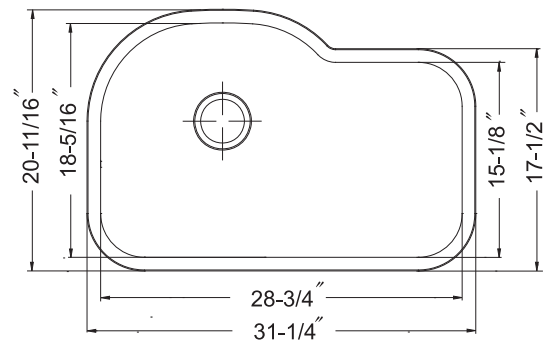

FEATURES

- Non-porous glossy surface
- 9" depth, 3-1/2" drain opening
- Chip, crack and scratch resistant
- 8 distinctive colors
- Double baked at 1500°F
- Sound absorbing foam pad
- Easy undermount installation
- Fits 36" sink base
- Supplied with cutout template, fasteners and instructions
- 10 year Limited Warranty

PCH-3700