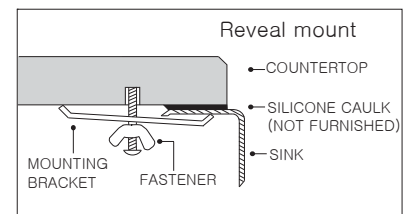

Installation profile

Project/Job name _____

Architect/Engineer _____

Contractor _____

Model _____ Q'ty _____

Notes _____