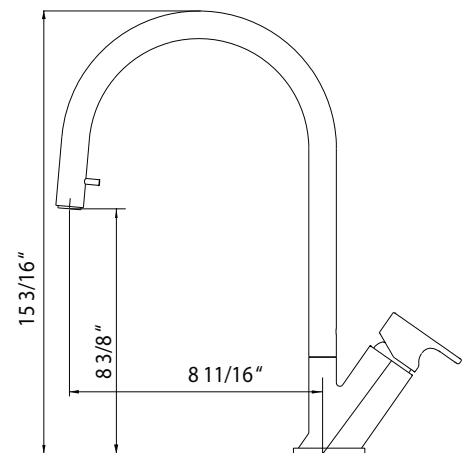

ONI SERIES

Pull Down Kitchen Faucet with Concealed Hand Spray

Model ONIPD-169-PC : Polished Chrome

ONIPD-169

FEATURES

- All Solid brass construction
- Concealed, seamless pull down solid brass hand spray
- Easy clean AeroFlo removable Aerator
- XtendHose reaches all edges of sink and beyond. 20+ inches
- Minimalistically Stylish and Ergonomic water control handle
- CeraDox Ceramic Disc Cartridge - Lifetime Warranty
- Available in 1 finish options
- Oversized deck mounting locknut for ease of installation
- Nylon UltraBraid hoses for increased durability and flexibility
- QuickConnect InterLock system designed for secure and easy installation
- All Houzer faucets are ICC certified to meet or exceed US State and Federal plumbing codes and low lead safety standards
- Limited Lifetime Warranty