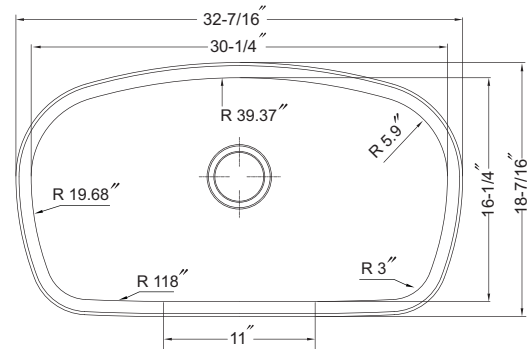

#### FEATURES

- Premium grade T-304 stainless steel
- 9" depth • 18 gauge
- StoneGuard™ undercoating over Super-Silencer pad
- SpecPlus™ edge
- Lustrous satin with highlighted rim
- Fits 36" sink base • 3-1/2" drain opening
- Supplied with cutout template, fasteners and instructions
- cUPC® Listed
- Lifetime Limited Warranty

#### OPTIONAL ACCESSORIES

Bottom Grid: BG-3950

Strainer: 190-9180

OVERALL DIMENSIONS	EACH BOWL	CUTOUT SIZE	PACKAGING*	WEIGHT*
32-1/2" x 20-11/16"	30-1/4" x 16-1/4"	See Template	1/16/20 pcs.	22/390/420 lbs.