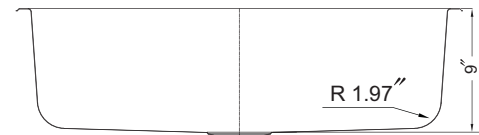

#### FEATURES

- Premium grade T-304 stainless steel
- 9" depth • 18 gauge
- StoneGuard™ undercoating over Super-Silencer pad
- SpecPlus™ edge
- Lustrous satin with highlighted rim
- Fits 36" sink base • 3-1/2" drain opening
- Supplied with cutout template, fasteners and instructions
- cUPC® Listed
- Lifetime Limited Warranty

#### OPTIONAL ACCESSORIES

Bottom Grid: BG-3950

Strainer: 190-9180

OVERALL DIMENSIONS	EACH BOWL	CUTOUT SIZE	PACKAGING*	WEIGHT*
32-1/2" x 20-11/16"	30-1/4" x 16-1/4"	See Template	1/16/20 pcs.	22/390/420 lbs.