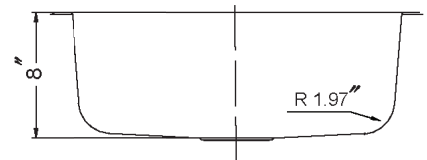

ELITE SERIES

Undermount Single Bowl Model ES-2408

ES-2408

FEATURES

- Premium grade T-304 stainless steel
- 8" depth • 20 gauge
- StoneGuard™ undercoating over Super-Silencer pad
- SpecPlus™ edge
- Lustrous satin with highlighted rim
- Fits 30" sink base • 3-1/2" drain opening
- Supplied with cutout template, fasteners and instructions
- Complies with ASME A112.19.3-2000, cUPC®
- Lifetime Limited Warranty

ASME A112.19.3-2000

OPTIONAL ACCESSORIES

Bottom Grid: BG-2500

Cutting Board : CB-2500

Rinsing Basket: RB-2500

Strainer: 190-9180

OVERALL DIMENSIONS	EACH BOWL	CUTOUT SIZE	PACKAGING*	WEIGHT*
23-3/16" x 17-15/16"	21" x 15-3/4"	See Template	1/16/20 pcs.	13/240/250 lbs.