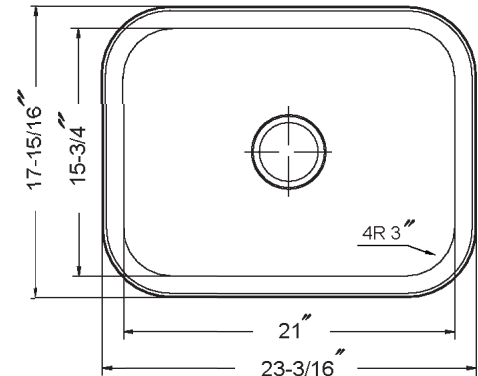

ELITE SERIES

Undermount Single Bowl Model ES-2408

ES-2408

FEATURES

- Premium grade T-304 stainless steel
- 8" depth • 20 gauge
- StoneGuard™ undercoating over Super-Silencer pad
- SpecPlus™ edge
- Lustrous satin with highlighted rim
- Fits 30" sink base • 3-1/2" drain opening
- Supplied with cutout template, fasteners and instructions
- Complies with ASME A112.19.3-2000, cUPC®
- Lifetime Limited Warranty

ASME A112.19.3-2000

OPTIONAL ACCESSORIES

Bottom Grid: BG-2500

Cutting Board : CB-2500

Rinsing Basket: RB-2500

Strainer: 190-9180

OVERALL DIMENSIONS	EACH BOWL	CUTOUT SIZE	PACKAGING*	WEIGHT*
23-3/16" x 17-15/16"	21" x 15-3/4"	See Template	1/16/20 pcs.	13/240/250 lbs.