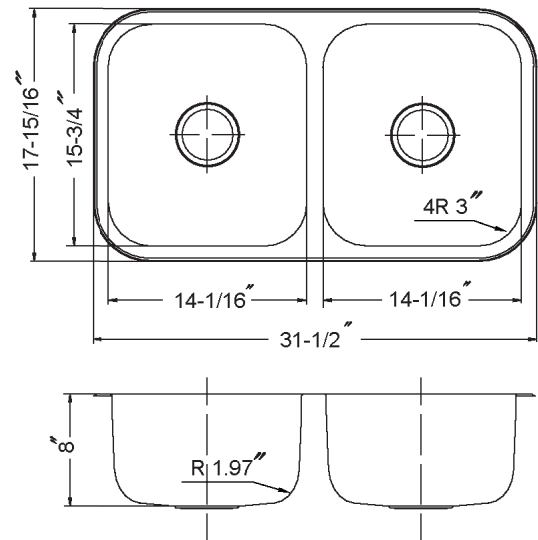

ELITE SERIES

Undermount 50/50 Double Bowl Model ED-3108

ED-3108

FEATURES

- Premium grade T-304 stainless steel
- 8" depth • 20 gauge
- StoneGuard™ undercoating over Super-Silencer pad
- SpecPlus™ edge
- Lustrous satin with highlighted rim
- Fits 36" sink base • 3-1/2" drain opening
- Supplied with cutout template, fasteners and instructions
- Complies with ASME A112.19.3-2000, cUPC®
- Lifetime Limited Warranty

ASME A112.19.3-2000

OPTIONAL ACCESSORIES

Bottom Grid: BG-3100

Cutting Board : CB-3100

Rinsing Basket: RB-3100

Strainer: 190-9180

OVERALL DIMENSIONS	EACH BOWL	CUTOUT SIZE	PACKAGING*	WEIGHT*
31-1/2" x 17-15/16"	14-1/16" x 15-3/4"	See Template	1/16/20 pcs.	18/320/340 lbs.

*Standard packaging: Single boxed /Pallet of single boxed/Pallet of bulk pack.
All dimensions are in inches. Specifications subject to change without notice.

Project/Job name _____

Architect/Engineer _____