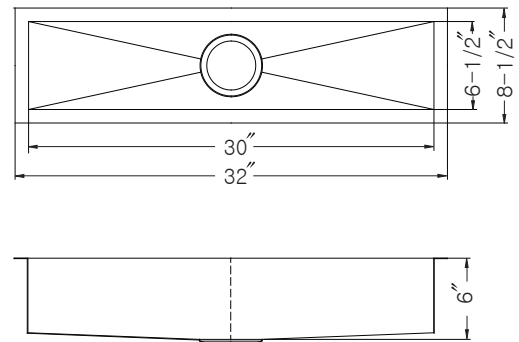

CONTEMPO SERIES

Zero Radius Undermount Trough Bar/Prep Bowl Model CTB-3285

CTB-3285

FEATURES

- Premium grade T-304 stainless steel
- 6" depth • 18 gauge
- MegaShield™ insulation
- True zero radius ledge and bottom
- Brushed satin • 3-1/2" drain opening
- Fits 36" sink base
- Supplied with cutout template, fasteners and instructions
- cUPC® Listed
- Lifetime Limited Warranty

OPTIONAL ACCESSORIES

- Strainer: 190-9180
- Wire rack : BG-1208

OVERALL DIMENSIONS	EACH BOWL	CUTOUT SIZE	PACKAGING*	WEIGHT*
32" x 8-1/2"	30" x 6-1/2"	See Template	1/16 pcs.	20/350 lbs.

*Standard packaging: Single boxed /Pallet of single boxed.
All dimensions are in inches. Specifications subject to change without notice.