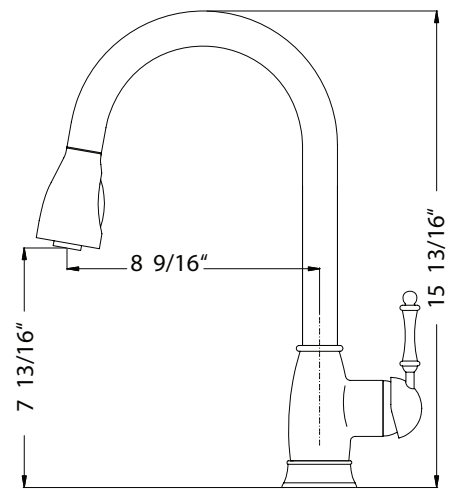

### Pull Down Kitchen Faucet

- Model** **CAMPD-368-PC** : Polished Chrome  
**CAMPD-368-BN** : Brushed Nickel  
**CAMPD-368-OB** : Oil Rubbed Bronze  
**CAMPD-368-BB** : Brushed Brass

CAMPD-368

#### FEATURES

- Traditional solid brass construction
- Lightweight Ergonomic pull down with dual function spray/stream hand spray
- Easy clean AeroFlo removable Aerator
- XtendHose reaches all edges of sink and beyond. 20+ inches
- Forward action with 15° rear limited handle will not hit backsplash
- CeraDox Ceramic Disc Cartridge - Lifetime Warranty
- Available in 4 finish options
- Sleek High Profile Faucet handles large kitchenware
- Hybrid stainless steel and nylon braided hoses for increased durability and flexibility
- All Houzer faucets are ICC certified to meet or exceed US State and Federal plumbing codes and low lead safety standards
- Limited Lifetime Warranty