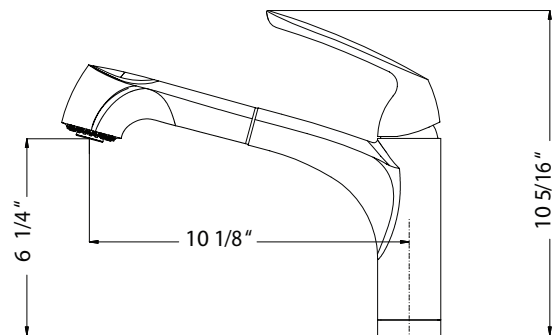

CALIA SERIES

Pull Out Kitchen Faucet

Model CALPO-561-PC : Polished Chrome
CALPO-561-BN : Brushed Nickel
CALPO-561-OB : Oil Rubbed Bronze

CALPO-561

FEATURES

- Solid brass body construction
- Lightweight pull out dual function spray/stream handspray
- Easy clean AeroFlo removable Aerator
- XtendHose reaches all edges of sink and beyond. 20+ inches
- Ergonomic Ultrasmooth topmount handle
- CeraDox Ceramic Disc Cartridge - Lifetime Warranty
- Available in 3 finish options
- Oversized deck mounting locknut for ease of installation
- Hybrid stainless steel and nylon UltraBraid hoses for increased durability and flexibility
- All Houzer faucets are ICC certified to meet or exceed US State and Federal plumbing codes and low lead safety standards
- Limited Lifetime Warranty