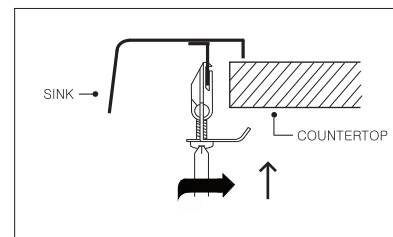

Installation profile

Project/Job name

Architect/Engineer

Contractor

Model

Q'ty

Notes