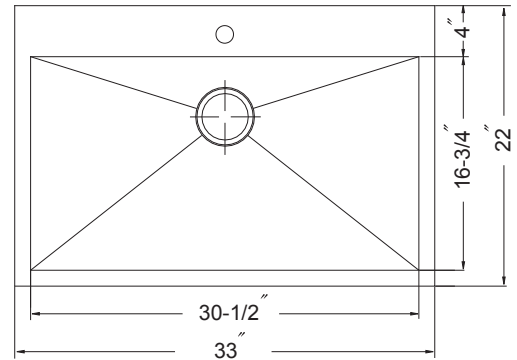

BELLUS SERIES

Zero radius Topmount Large Single Bowl Model BLS-3322

BLS-3322

FEATURES

- Premium grade T-304 stainless steel
- 9" depth • 18 gauge
- MegaShield™ insulation
- True zero radius ledge and bottom
- Brushed satin, rear-set drain • 3-1/2" drain opening
- Fits 36" sink base
- Supplied with fasteners and instructions
- cUPC® Listed
- Lifetime Limited Warranty

OVERALL DIMENSIONS	EACH BOWL	CUTOUT SIZE	PACKAGING*	WEIGHT*
33" x 22"	30-1/2" x 16-3/4"	32-1/4" x 21-1/4"	1/12 pcs.	27/370 lbs.

*Standard packaging: Single boxed /Pallet of single boxed.
All dimensions are in inches. Specifications subject to change without notice.