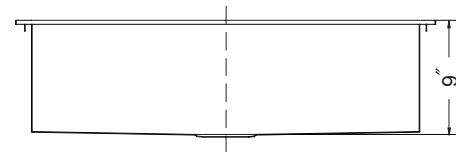

BELLUS SERIES

Zero radius Topmount Large Single Bowl Model BLS-3322

BLS-3322

FEATURES

- Premium grade T-304 stainless steel
- 9" depth • 18 gauge
- MegaShield™ insulation
- True zero radius ledge and bottom
- Brushed satin, rear-set drain • 3-1/2" drain opening
- Fits 36" sink base
- Supplied with fasteners and instructions
- cUPC® Listed
- Lifetime Limited Warranty

OVERALL DIMENSIONS	EACH BOWL	CUTOUT SIZE	PACKAGING*	WEIGHT*
33" x 22"	30-1/2" x 16-3/4"	32-1/4" x 21-1/4"	1/12 pcs.	27/370 lbs.

*Standard packaging: Single boxed /Pallet of single boxed.
All dimensions are in inches. Specifications subject to change without notice.