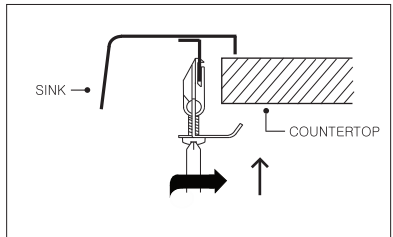

BELLUS SERIES

Zero radius Topmount Single Bowl Model BCS-2522

BCS-2522

FEATURES

- Premium grade T-304 stainless steel
- 9" depth • 18 gauge
- MegaShield™ insulation
- True zero radius ledge and bottom
- Brushed satin, rear-set drain • 3-1/2" drain opening
- Fits 30" sink base
- Supplied with fasteners and instructions
- cUPC® Listed
- Lifetime Limited Warranty

OPTIONAL ACCESSORIES

Bottom Grid: BG-2600

Cutting Board : CB-3300

Strainer: 190-9180

OVERALL DIMENSIONS	EACH BOWL	CUTOUT SIZE	PACKAGING*	WEIGHT*
25" x 22"	22-1/2" x 16-3/4"	24-1/4" x 21-1/4"	1/12 pcs.	20/280 lbs.

*Standard packaging: Single boxed /Pallet of single boxed.
 All dimensions are in inches. Specifications subject to change without notice.

Installation profile

Project/Job name

Architect/Engineer

Contractor