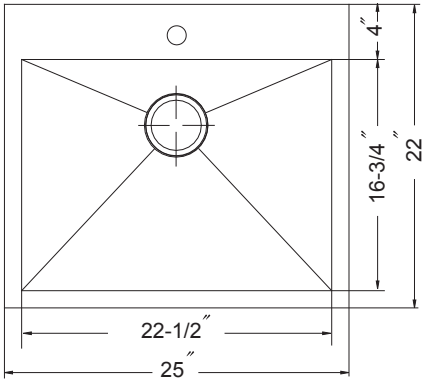

BELLUS SERIES

Zero radius Topmount Single Bowl Model BCS-2522

BCS-2522

FEATURES

- Premium grade T-304 stainless steel
- 9" depth • 18 gauge
- MegaShield™ insulation
- True zero radius ledge and bottom
- Brushed satin, rear-set drain • 3-1/2" drain opening
- Fits 30" sink base
- Supplied with fasteners and instructions
- cUPC® Listed
- Lifetime Limited Warranty

OPTIONAL ACCESSORIES

Bottom Grid: BG-2600

Cutting Board : CB-3300

Strainer: 190-9180

OVERALL DIMENSIONS	EACH BOWL	CUTOUT SIZE	PACKAGING*	WEIGHT*
25" x 22"	22-1/2" x 16-3/4"	24-1/4" x 21-1/4"	1/12 pcs.	20/280 lbs.