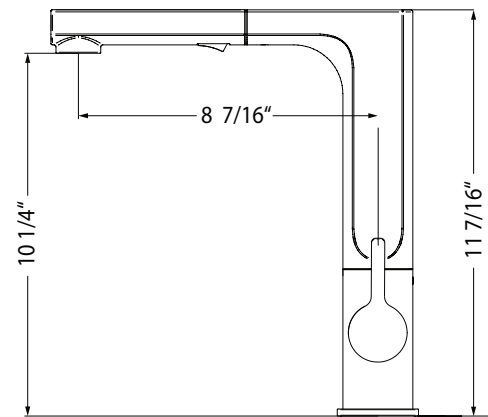

#### FEATURES

- Solid brass body construction
- Lightweight pull out dual function spray/stream handspray
- Easy clean AeroFlo removable Aerator
- XtendHose reaches all edges of sink and beyond. 20+ inches
- 90° forward action temperature control handle will not hit backsplash
- CeraDox Ceramic Disc Cartridge - Lifetime Warranty
- Available in 3 finish options
- Oversized deck mounting locknut for ease of installation
- Nylon UltraBraid hoses for increased durability and flexibility
- QuickConnect InterLock system designed for secure and easy installation
- All Houzer faucets are ICC certified to meet or exceed US State and Federal plumbing codes and low lead safety standards
- Limited Lifetime Warranty