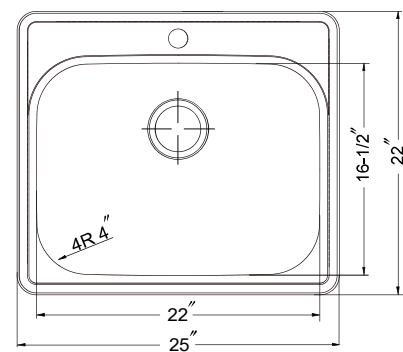

### FEATURES

- Premium grade T-304 stainless steel
- 12" depth
- 18 gauge
- 1 hole
- StoneShield undercoating over Sound Deadening pad
- Fits 30" sink base
- 3-1/2" drain opening
- Supplied with fasteners and instructions
- Lifetime Limited Warranty

### OPTIONAL ACCESSORIES

Strainer: 190-9180

OVERALL DIMENSIONS	EACH BOWL	CUTOUT SIZE	PACKAGING*	WEIGHT*
25" x 22"	22" x 16-1/2"	24-1/4" x 21-1/4"	1/16/20 pcs.	15/280/260 lbs.

\*Standard packaging: Single boxed / Pallet of single boxed / Pallet of bulk pack.  
All dimensions are in inches. Specifications subject to change without notice.