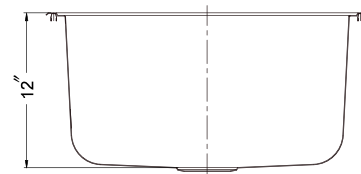

### FEATURES

- Premium grade T-304 stainless steel
- 12" depth
- 18 gauge
- 1 hole
- StoneShield undercoating over Sound Deadening pad
- Fits 30" sink base
- 3-1/2" drain opening
- Supplied with fasteners and instructions
- Lifetime Limited Warranty

### OPTIONAL ACCESSORIES

Strainer: 190-9180

OVERALL DIMENSIONS	EACH BOWL	CUTOUT SIZE	PACKAGING*	WEIGHT*
25" x 22"	22" x 16-1/2"	24-1/4" x 21-1/4"	1/16/20 pcs.	15/280/260 lbs.

\*Standard packaging: Single boxed / Pallet of single boxed / Pallet of bulk pack.  
All dimensions are in inches. Specifications subject to change without notice.