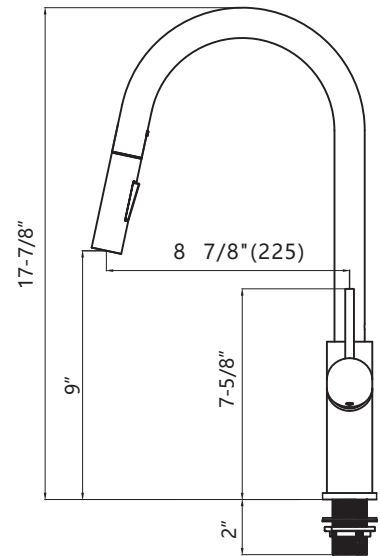

FEATURES

- Solid brass body and spout
- Lightweight pull down with dual function spray/stream handspray
- Easy clean AeroFlo removable Aerator
- XtendHose reaches all edges of sink and beyond. 20+ inches
- 90° forward action temperature control handle will not hit backsplash
- Available in 5 finish options
- Hybrid stainless steel and nylon UltraBraid hoses for increased durability and flexibility
- All Houzer faucets are ICC certified to meet or exceed US State and Federal plumbing codes and low lead safety standards
- 5 Year Limited Warranty