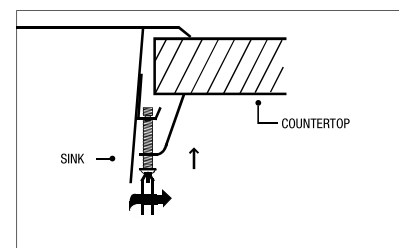

Installation profile

Project/Job name _____

Architect/Engineer _____

Contractor _____

Model _____ Q'ty _____

Notes _____