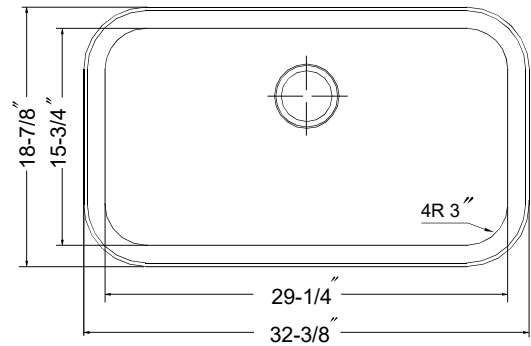

BELLEO SERIES

Topmount Gourmet Single Bowl Model BSG-3018

BSG-3018

FEATURES

- Premium grade T-304 stainless steel
- 9" depth • 18 gauge
- StoneGuard™ undercoating over Super-Silencer pad
- SpecPlus™ edge
- Lustrous satin with highlighted rim
- Fits 36" sink base
- 3-1/2" drain opening
- Includes : Bottom grid and Stainless Steel Basket Strainer.
- Lifetime Limited Warranty

OPTIONAL ACCESSORIES

Bottom Grid: BG-3600

Cutting Board : CB-2500

Strainer: 190-9180

OVERALL DIMENSIONS	EACH BOWL	CUTOUT SIZE	PACKAGING*	WEIGHT*
32-3/8" x 18-7/8"	29-1/4" x 15-3/4"	See Template	1/16/20 pcs.	21/370/040 lbs.

*Standard packaging: Single boxed /Pallet of single boxed/Pallet of bulk pack.
All dimensions are in inches. Specifications subject to change without notice.

Installation profile

Project/Job name _____

Architect/Engineer _____