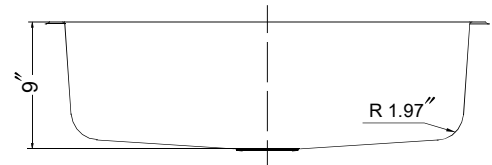

BELLEO SERIES

Topmount Gourmet Single Bowl Model BSG-3018

BSG-3018

FEATURES

- Premium grade T-304 stainless steel
- 9" depth • 18 gauge
- StoneGuard™ undercoating over Super-Silencer pad
- SpecPlus™ edge
- Lustrous satin with highlighted rim
- Fits 36" sink base
- 3-1/2" drain opening
- Includes : Bottom grid and Stainless Steel Basket Strainer.
- Lifetime Limited Warranty

OPTIONAL ACCESSORIES

Bottom Grid: BG-3600

Cutting Board : CB-2500

Strainer: 190-9180

OVERALL DIMENSIONS	EACH BOWL	CUTOUT SIZE	PACKAGING*	WEIGHT*
32-3/8" x 18-7/8"	29-1/4" x 15-3/4"	See Template	1/16/20 pcs.	21/370/040 lbs.