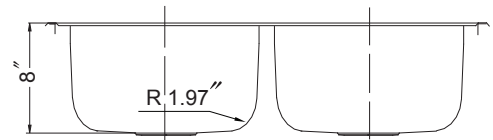

GLOWTONE SERIES

Topmount 50/50 Double Bowl

Model 3322-8BS3 3 holes

3322-8BS4 4 holes

3322-8BS

FEATURES

- Premium grade T-304 stainless steel
- 8" depth • 20 gauge • 3 or 4 holes
- Super-Silencer pad
- Lustrous satin with highlighted rim
- Fits 36" sink base
- 3-1/2" drain opening
- Supplied with fasteners and instructions
- Complies with ASME A112.19.3-2000, cUPC®
- Lifetime Limited Warranty

OPTIONAL ACCESSORIES

Bottom Grid: BG-3100

Cutting Board : CB-3100

Rinsing Basket : RB-3100

Strainer: 190-9180

| OVERALL DIMENSIONS | EACH BOWL | CUTOUT SIZE | PACKAGING* | WEIGHT* |
|--------------------|--------------------|-------------------|--------------|-----------------|
| 33" x 22" | 14-1/16" x 15-3/4" | 32-1/4" x 21-1/4" | 1/16/36 pcs. | 17/310/480 lbs. |