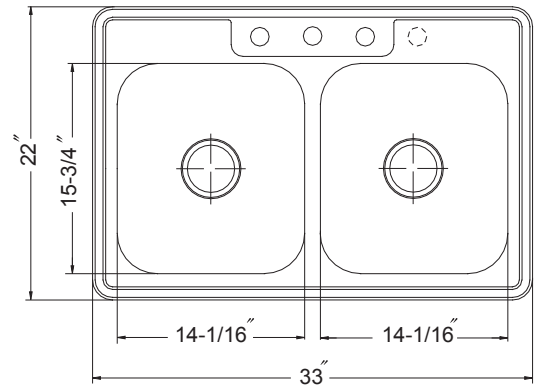

GLOWTONE SERIES

Topmount 50/50 Double Bowl

Model 3322-8BS3 3 holes

3322-8BS4 4 holes

3322-8BS

FEATURES

- Premium grade T-304 stainless steel
- 8" depth • 20 gauge • 3 or 4 holes
- Super-Silencer pad
- Lustrous satin with highlighted rim
- Fits 36" sink base
- 3-1/2" drain opening
- Supplied with fasteners and instructions
- Complies with ASME A112.19.3-2000, cUPC®
- Lifetime Limited Warranty

OPTIONAL ACCESSORIES

Bottom Grid: BG-3100

Cutting Board : CB-3100

Rinsing Basket : RB-3100

Strainer: 190-9180

| OVERALL DIMENSIONS | EACH BOWL | CUTOUT SIZE | PACKAGING* | WEIGHT* |
|--------------------|--------------------|-------------------|--------------|-----------------|
| 33" x 22" | 14-1/16" x 15-3/4" | 32-1/4" x 21-1/4" | 1/16/36 pcs. | 17/310/480 lbs. |

*Standard packaging: Single boxed /Pallet of single boxed/Pallet of bulk pack.
All dimensions are in inches. Specifications subject to change without notice.

Project/Job name

Architect/Engineer

Contractor