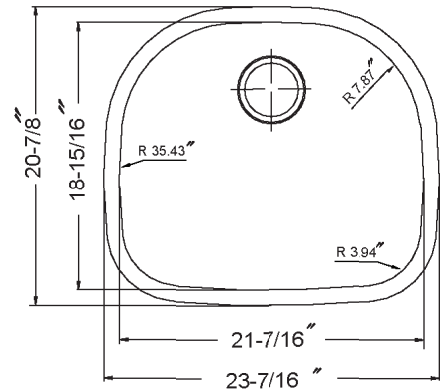

#### FEATURES

- Premium grade T-304 stainless steel
- 9" depth • 18 gauge
- StoneGuard™ undercoating over Super-Silencer pad
- Lustrous satin with highlighted rim
- Fits 30" sink base • 3-1/2" drain opening
- Supplied with cutout template, fasteners and instructions
- cUPC® Listed
- 10 year Warranty

#### OPTIONAL ACCESSORIES

Bottom Grid: BG-2400

Cutting Board : CB-2400

Rinsing Basket: RB-2400

Strainer: 190-9180

OVERALL DIMENSIONS	EACH BOWL	CUTOUT SIZE	PACKAGING*	WEIGHT*
23-7/16" x 20-7/8"	21-7/16" x 18-15/16"	See Template	1/16/20 pcs.	17/310/330 lbs.