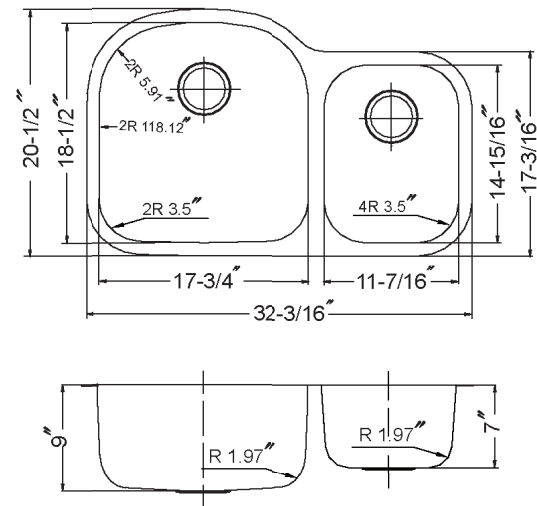

ESTON SERIES

Undermount 70/30 Double Bowl Model STC-2200SR

FEATURES

- Premium grade T-304 stainless steel
- 9" & 7" depth • 18 gauge
- StoneGuard™ undercoating over Super-Silencer pad
- Lustrous satin with highlighted rim
- Fits 36" sink base • 3-1/2" drain opening
- Supplied with cutout template, fasteners and instructions
- cUPC® Listed
- 10 year Warranty

STC-2200SR

OPTIONAL ACCESSORIES

- Bottom Grid: BG-3200 & BG-1400 Colander : CL-1420
Cutting Board : CB-3200 Strainer: 190-9180

OVERALL DIMENSIONS	EACH BOWL	CUTOUT SIZE	PACKAGING*	WEIGHT*
32-3/16" x 20-1/2"	17-3/4" x 18-1/2" 11-1/16" x 14-15/16"	See Template	1/16/20 pcs.	22/390/420 lbs.

*Standard packaging: Single boxed /Pallet of single boxed/Pallet of bulk pack.
All dimensions are in inches. Specifications subject to change without notice.

Project/Job name _____

Architect/Engineer _____