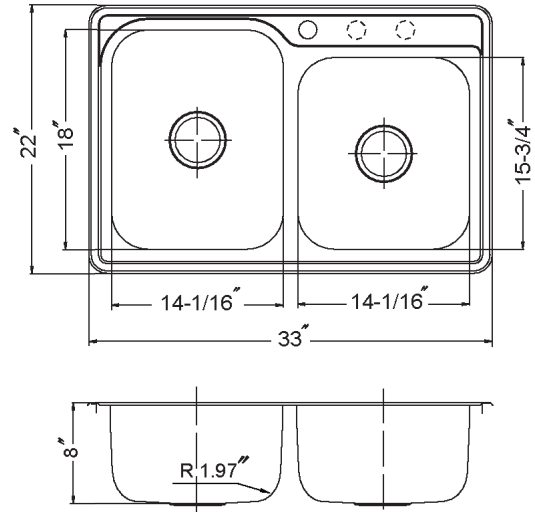

GLOWTONE BUILDER SERIES

Topmount 60/40 Double Bowl

Model **ISL-3322MF1** (1 hole)

ISL-3322MF3 (3 holes)

FEATURES

ISL-3322MF

- Premium grade T-304 stainless steel
- 8" depth • 20 gauge
- One or Three holes
- StoneGuard™ undercoating over Super-Silencer pad
- Mirror finished
- Fits 36" sink base • 3-1/2" drain opening
- Supplied with fasteners and instructions
- Complies with ASME A112.19.3-2000, cUPC®
- Lifetime Limited Warranty

OPTIONAL ACCESSORIES

Bottom Grid: BG-3100 & BG-3400

Cutting Board : CB-3100

Rinsing Basket : RB-3100

Strainer: 190-9180

OVERALL DIMENSIONS	EACH BOWL	CUTOUT SIZE	PACKAGING*	WEIGHT*
33" x 22"	14-1/16" x 18" 14-1/16" x 15-3/4"	32-1/4" x 21-1/4"	1/16/20 pcs.	18/320/320 lbs.