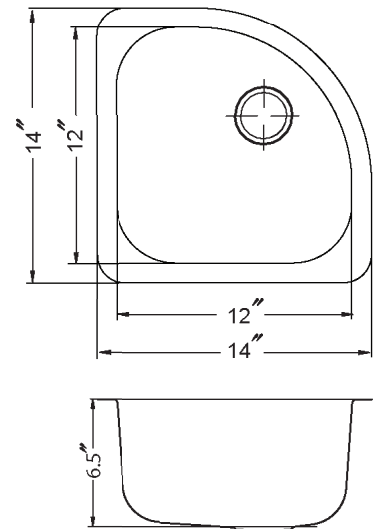

#### FEATURES

- Premium grade T-304 stainless steel
- 6-1/2" depth • 19 gauge
- StoneGuard™ undercoating over Super-Silencer pad
- SpecPlus™ edge
- Lustrous satin with highlighted rim
- Fits 18" sink base
- 2" drain opening
- Supplied with cutout template, fasteners and instructions
- cUPC® Listed
- Lifetime Limited Warranty

OVERALL DIMENSIONS	EACH BOWL	CUTOUT SIZE	PACKAGING*	WEIGHT*
14" x 14"	12" x 12"	See Template	1/32/40 pcs.	7/260/260 lbs.

\*Standard packaging: Single boxed /Pallet of single boxed/Pallet of bulk pack.  
All dimensions are in inches. Specifications subject to change without notice.