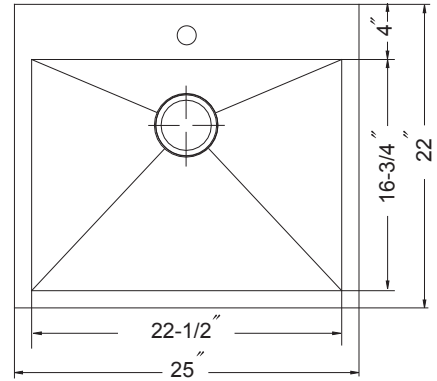

BELLUS SERIES

Zero radius Topmount Single Bowl Model BCS-2522

BCS-2522

FEATURES

- Premium grade T-304 stainless steel
- 9" depth • 18 gauge
- MegaShield™ insulation
- True zero radius ledge and bottom
- Brushed satin, rear-set drain • 3-1/2" drain opening
- Fits 30" sink base
- Supplied with fasteners and instructions
- cUPC® Listed
- Lifetime Limited Warranty

OPTIONAL ACCESSORIES

Bottom Grid: BG-2600

Cutting Board : CB-3300

Strainer: 190-9180

OVERALL DIMENSIONS	EACH BOWL	CUTOUT SIZE	PACKAGING*	WEIGHT*
25" x 22"	22-1/2" x 16-3/4"	24-1/4" x 21-1/4"	1/12 pcs.	20/280 lbs.