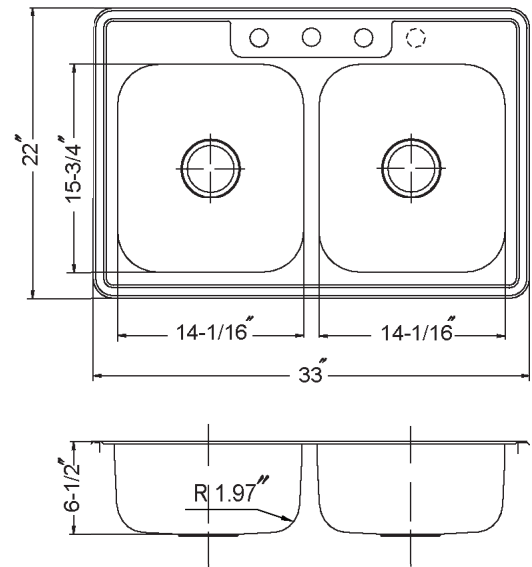

FEATURES

A3322-65BS

- Premium grade T-304 stainless steel
- 6-1/2" depth • 18 gauge • 3 or 4 holes
- StoneGuard™ undercoating over Super-Silencer pad
- Lustrous satin with highlighted rim
- Fits 36" sink base
- 3-1/2" drain opening
- Supplied with fasteners and instructions
- cUPC® Listed
- Lifetime Limited Warranty

TYPE 304
PREMIUM STAINLESS STEEL

SUPER SILENCER

StoneGuard
UNDERCOAT PROTECTION

Lifetime Warranty