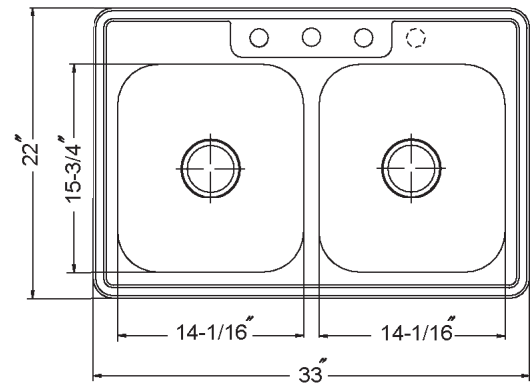

FEATURES

A3322-65BS

- Premium grade T-304 stainless steel
- 6-1/2" depth • 18 gauge • 3 or 4 holes
- StoneGuard™ undercoating over Super-Silencer pad
- Lustrous satin with highlighted rim
- Fits 36" sink base
- 3-1/2" drain opening
- Supplied with fasteners and instructions
- cUPC® Listed
- Lifetime Limited Warranty

TYPE 304
PREMIUM STAINLESS STEEL

SUPER SILENCER

StoneGuard
UNDERCOAT PROTECTION

Lifetime Warranty