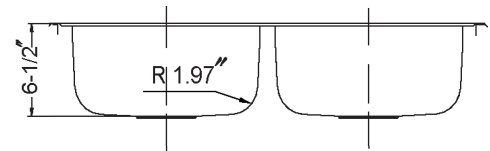

FEATURES

A3322-65BS

- Premium grade T-304 stainless steel
- 6-1/2" depth • 18 gauge • 3 or 4 holes
- StoneGuard™ undercoating over Super-Silencer pad
- Lustrous satin with highlighted rim
- Fits 36" sink base
- 3-1/2" drain opening
- Supplied with fasteners and instructions
- cUPC® Listed
- Lifetime Limited Warranty

TYPE 304
PREMIUM STAINLESS STEEL

SUPER SILENCER

StoneGuard
UNDERCOAT PROTECTION

Lifetime Warranty