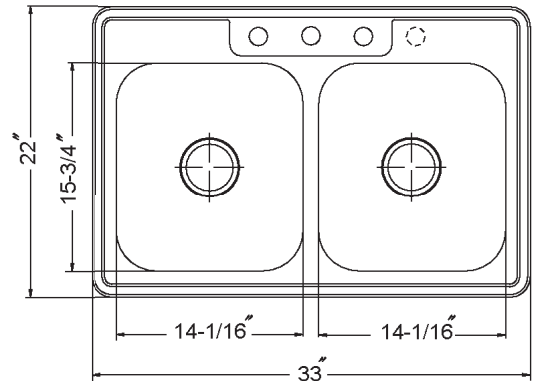

GLOWTONE BUILDER SERIES

Topmount 50/50 Double Bowl

Model **3322-9BS3** 3 holes

3322-9BS4 4 holes

FEATURES

3322-9BS

- Premium grade T-304 stainless steel
- 9" depth • 18 gauge • 3 or 4 holes
- StoneGuard™ undercoating over Super-Silencer pad
- Lustrous satin with highlighted rim
- Fits 36" sink base
- 3-1/2" drain opening
- Supplied with fasteners and instructions
- Complies with ASME A112.19.3-2000, UPC®
- Lifetime Limited Warranty

ASME A112.19.3-2000

OPTIONAL ACCESSORIES

Bottom Grid: BG-3100

Cutting Board : CB-3100

Rinsing Basket : RB-3100

Strainer: 190-9180

| OVERALL DIMENSIONS | EACH BOWL | CUTOUT SIZE | PACKAGING* | WEIGHT* |
|--------------------|--------------------|-------------------|-------------|-----------------|
| 33" x 22" | 14-1/16" x 15-3/4" | 32-1/4" x 21-1/4" | 1/16/20pcs. | 20/350/380 lbs. |

*Standard packaging: Single boxed /Pallet of single boxed/Pallet of bulk pack.
All dimensions are in inches. Specifications subject to change without notice.

Project/Job name

Architect/Engineer

Contractor