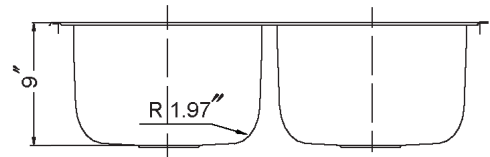

GLOWTONE BUILDER SERIES

Topmount 50/50 Double Bowl

Model **3322-9BS3** 3 holes

3322-9BS4 4 holes

FEATURES

3322-9BS

- Premium grade T-304 stainless steel
- 9" depth • 18 gauge • 3 or 4 holes
- StoneGuard™ undercoating over Super-Silencer pad
- Lustrous satin with highlighted rim
- Fits 36" sink base
- 3-1/2" drain opening
- Supplied with fasteners and instructions
- Complies with ASME A112.19.3-2000, UPC®
- Lifetime Limited Warranty

ASME A112.19.3-2000

OPTIONAL ACCESSORIES

Bottom Grid: BG-3100

Cutting Board : CB-3100

Rinsing Basket : RB-3100

Strainer: 190-9180

| OVERALL DIMENSIONS | EACH BOWL | CUTOUT SIZE | PACKAGING* | WEIGHT* |
|--------------------|--------------------|-------------------|-------------|-----------------|
| 33" x 22" | 14-1/16" x 15-3/4" | 32-1/4" x 21-1/4" | 1/16/20pcs. | 20/350/380 lbs. |